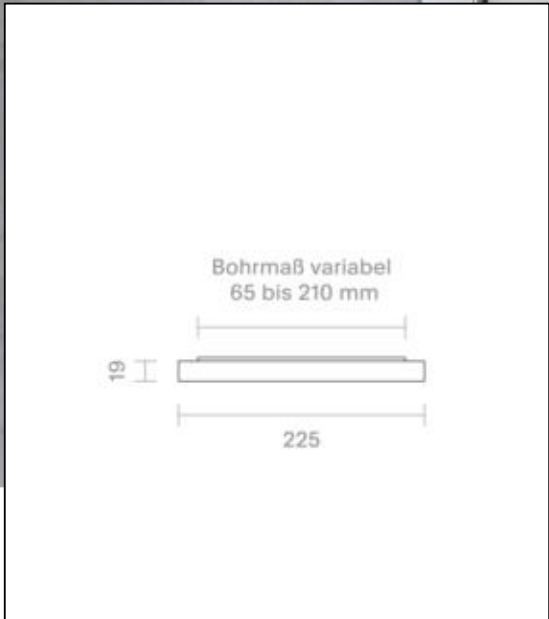

Dimmable no

| | |
|--------------|---|
| 1.800 lm | luminous flux [lm] |
| 18,00 Watt | rated power |
| 3000/5000 K | colour temperature |
| Ra>90 | colour rendering |
| <6 sdcms | colour consistency |
| 120° | beam angle |
| weiss | Colour housing |
| IP20 | type of protection |
| -20° - 40°C | temperature range in operation |
| 0.9 | power factor |
| 230 V AC | voltage |
| 50/60 Hz | operating frequency |
| 75 mA | current |
| 18 kWh/1000h | energy consumption |
| <1.0 s | warm-up time up to 60% of the full light output |
| <0.5 s | starting time |
| Ø 25.000 h | nominal life time |
| L70B50 | rated life time L70/B50 |
| 0.7 | lumen maintenance factor at the end of the nominal life |

Spectral power distribution in the range 180 - 800 nm

SIGOR
5795401

| | |
|---|----------|
| A | |
| B | |
| C | |
| D | |
| E | |
| F | F |
| G | |

18
kWh/1000h

2019/2015

5795401

Aufbauleuchte FLED Downlight 225mm weiß