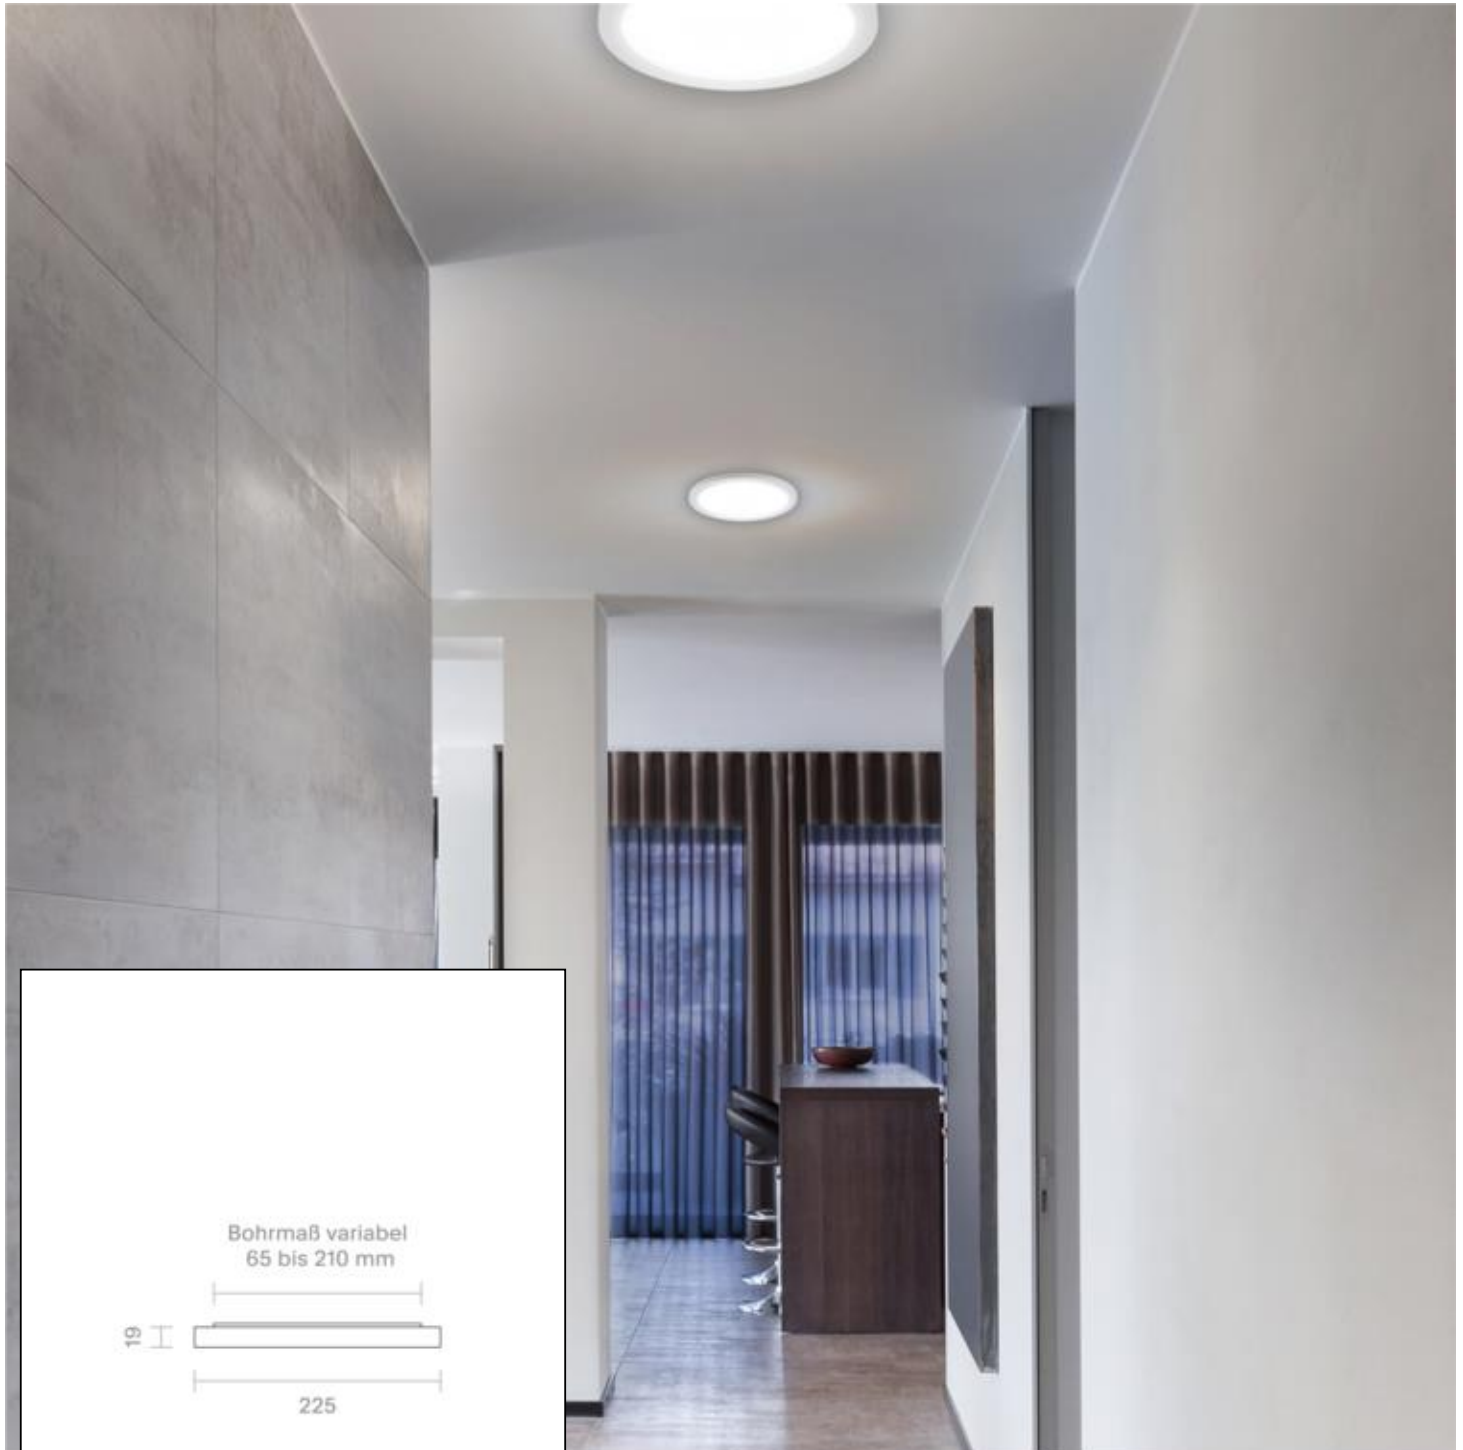

Datasheet
5795401

Aufbauleuchte FLED Downlight 225mm weiß

Our 18W **FLED Downlight** is a low-cost refurbishment luminaire with variable mounting system. It allows mounting as a surface mounted luminaire or recessed luminaire in existing drill holes (65 - 210mm) by an adjustable spring mounting. The color temperature can be adjusted from 3,000K to 4,000K and 5,000K by a DIP switch. In doing so, the lumen package changes to 1,800lm. With their high anti-glare standards according to the DIN EN 12464-1 regulation, they are suitable for use in schools, offices and other VDU workplaces. The high color rendering index of RA>90 guarantees color rendering that is almost similar to daylight. The downlight is equipped with the latest LED technology thus ensures a flicker-free light image. Particularly important in the object: we offer a 3-year warranty and vouch for the high quality workmanship and durability. Their simple design is underlined by a mounting height of only 19mm. The new EASY-SNAP SYSTEM is used for magnetic attachment additional decorative ring. The power supply is integrated into the housing.

Spectral power distribution in the range 180 - 800 nm

SIGOR
5795401

| | |
|---|----------|
| A | |
| B | |
| C | |
| D | |
| E | |
| F | F |
| G | |

18
kWh/1000h

2019/2015

5795401

Aufbauleuchte FLED Downlight 225mm weiß