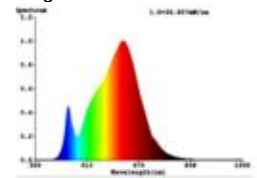

Dimmable no

1.800 lm	luminous flux [lm]
18,00 Watt	rated power
3000/5000 K	colour temperature
Ra>90	colour rendering
<6 sdcms	colour consistency
120°	beam angle
weiss	Colour housing
IP20	type of protection
-20° - 40°C	temperature range in operation
0.9	power factor
230 V AC	voltage
50/60 Hz	operating frequency
75 mA	current
18 kWh/1000h	energy consumption
<1.0 s	warm-up time up to 60% of the full light output
<0.5 s	starting time
Ø 25.000 h	nominal life time
L70B50	rated life time L70/B50
0.7	lumen maintenance factor at the end of the nominal life

Spectral power distribution in the range 180 - 800 nm