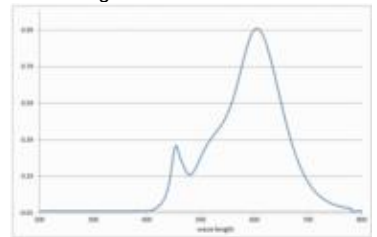

**Datasheet**  
**5802401**

**14W Normale Ecolux opal E27 1521lm 2700K dim**

Dimmable: yes

Our 14W Ecolux standard lamp is our most economical LED lamp. It follows the motto of good light at an entry-level price. Our Ecolux is equipped with the latest LED technology and thus has a high dimmer compatibility. The low power consumption of the Ecolux is confirmed by the good energy efficiency class. The lamp has an opalised plastic cover for shadow-free illumination. If you would like to know with which dimmers this product is compatible, please follow the link to the test results from our own workshop.

Recommended dimmer: [www.sigor.de/dimmerliste](http://www.sigor.de/dimmerliste)

1.521 lm	luminous flux [lm]
14,00 Watt	rated power
100 Watt	equivalent incandescent lighting
2700 K	colour temperature
Ra>80	colour rendering
<6 sdcms	colour consistency
200°	beam angle
E27	base
A60	outer bulb
opal	type of glass
115 mm	length
60 mm	diameter
IP20	type of protection
-20° - 40°C	temperature range in operation
0.7	power factor
230 V AC	voltage
50/60 Hz	operating frequency
60 mA	current
14 kWh/1000h	energy consumption
<1,0 s	warm-up time up to 60% of the full light output
<0,5 s	starting time
Ø 15.000 h	nominal life time
L70B50	rated life time L70/B50
0.7	lumen maintenance factor at the end of the nominal life

Spectral power distribution  
in the range 180 - 800 nm

**SIGOR**  
5802401

A	
B	
C	
D	
E	
F	← F
G	

**14**  
kWh/1000h

2019/2015

as of: 23.11.2022