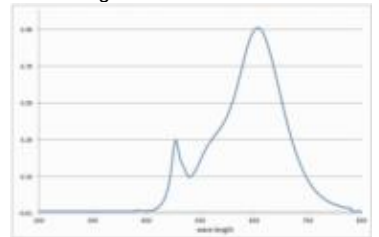

Datasheet
5802601

20W Normale Ecolux opal E27 2452lm 2700K

Dimmable no

Our 20W **Ecolux standard lamp** is our most economical LED lamp. It follows the motto of good light at an entry-level price. Our Ecolux is equipped with the latest LED technology. By removing the dimming function, it was possible to dispense with functionality that was not desired and thus offer it at an even more attractive price.

The low power consumption of the Ecolux is confirmed by its good energy efficiency class. The light source has an opalised plastic cover for shadow-free illumination. The lumen package of our Ecolux can be compared to a 40W conventional incandescent lamp.

2.452 lm	luminous flux [lm]
20,00 Watt	rated power
150 Watt	equivalent incandescent lighting
2700 K	colour temperature
Ra>80	colour rendering
<6 sdcms	colour consistency
200°	beam angle
E27	base
A70	outer bulb
opal	type of glass
141 mm	length
70 mm	diameter
IP20	type of protection
-20° - 40°C	temperature range in operation
0.7	power factor
230 V AC	voltage
50/60 Hz	operating frequency
86 mA	current
20 kWh/1000h	energy consumption
<1,0 s	warm-up time up to 60% of the full light output
<0,5 s	starting time
Ø 15.000 h	nominal life time
L70B50	rated life time L70/B50
0.7	lumen maintenance factor at the end of the nominal life

Spectral power distribution
in the range 180 - 800 nm

SIGOR
5802601

A

B

C

D

E

F

G

20
kWh/1000h

2019/2015

as of: 23.11.2022