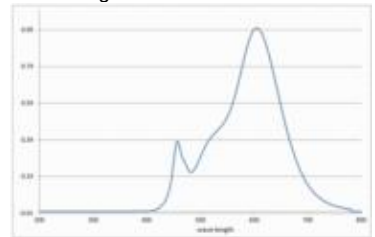

Datasheet
5802701

27W Normale Ecolux opal E27 3200lm 2700K

Dimmable no

Our 27W **Ecolux standard lamp** is our most economical LED lamp. It follows the motto of good light at an entry-level price. Our Ecolux is equipped with the latest LED technology. By removing the dimming function, it was possible to dispense with functionality that was not desired and thus offer it at an even more attractive price.

The low power consumption of the Ecolux is confirmed by its good energy efficiency class. The light source has an opalised plastic cover for shadow-free illumination. The lumen package of our Ecolux can be compared to a 40W conventional incandescent lamp.

3.452 lm	luminous flux [lm]
27,00 Watt	rated power
200 Watt	equivalent incandescent lighting
2700 K	colour temperature
Ra>80	colour rendering
<6 sdcms	colour consistency
200°	beam angle
E27	base
A80	outer bulb
opal	type of glass
154 mm	length
80 mm	diameter
IP20	type of protection
-20° - 40°C	temperature range in operation
0.9	power factor
230 V AC	voltage
50/60 Hz	operating frequency
115 mA	current
27 kWh/1000h	energy consumption
<1,0 s	warm-up time up to 60% of the full light output
<0,5 s	starting time
Ø 15.000 h	nominal life time
L70B50	rated life time L70/B50
0.7	lumen maintenance factor at the end of the nominal life

Spectral power distribution
in the range 180 - 800 nm

ENERGY

SIGOR
5802701

A

B

C

D

E

F

G

27
kWh/1000h

2019/2015

as of: 23.11.2022