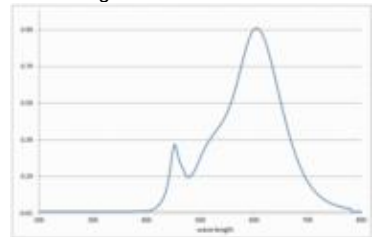

Datasheet
5810201

27W Normale Ecolux opal E27 3452lm 2700K Dim

Our 27W Ecolux standard lamp is our most economical LED light source. It follows the motto of good light at entry-level price. Our Ecolux is equipped with the latest LED technology and thus has a high dimmer compatibility. The low power consumption of the Ecolux is confirmed by the good energy efficiency class. The light source has an opalized plastic cover for shadow-free illumination. The lumen package of our Ecolux can be compared with a 200W conventional incandescent lamp

Dimmable: yes

Recommended dimmer: www.sigor.de/dimmerliste

3.452 lm	luminous flux [lm]
27,00 Watt	rated power
200 Watt	equivalent incandescent lighting
2700 K	colour temperature
Ra>80	colour rendering
<6 sdcms	colour consistency
200°	beam angle
E27	base
A70	outer bulb
opal	type of glass
154 mm	length
80 mm	diameter
IP20	type of protection
-20° - 40°C	temperature range in operation
0.7	power factor
230 V AC	voltage
50/60 Hz	operating frequency
115 mA	current
27 kWh/1000h	energy consumption
<1.0 s	warm-up time up to 60% of the full light output
<0.5 s	starting time
Ø 15.000 h	nominal life time
L70B50	rated life time L70/B50
0.7	lumen maintenance factor at the end of the nominal life

Spectral power distribution
in the range 180 - 800 nm

Sigor
5810201

A	
B	
C	
D	
E	← E
F	
G	

27
kWh/1000h

2019/2015

as of: 16.08.2023