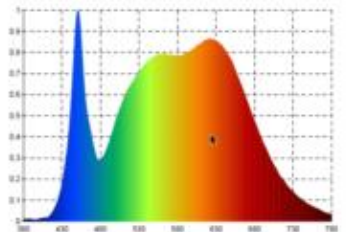

Datasheet
5810501

13,8W Normale Ecolux opal E27 1521lm 4000K

Dimmable no

Our most economical LED lamp is the 13.8W **Ecolux standard lamp** with a light color of 4000K. The light color of this lamp is a pleasant and neutral white. The Ecolux is equipped with the latest LED technology and offers good light at an entry-level price. We have dispensed with the dimming function to offer the lamp even more attractive price.

The energy efficiency class of the Ecolux is very good and its low power consumption confirms this. The opalized Kunststoffabdeckung provides a shadow-free illumination. With a lumen package equivalent to a 100W conventional incandescent lamp, the Ecolux offers excellent value for money.

1.521 lm	luminous flux [lm]
13,80 Watt	rated power
100 Watt	equivalent incandescent lighting
4000 K	colour temperature
Ra>80	colour rendering
<6 sdcn	colour consistency
200°	beam angle
E27	base
A60	outer bulb
opal	type of glass
115 mm	length
60 mm	diameter
IP20	type of protection
-20° - 40°C	temperature range in operation
0.5	power factor
230 V AC	voltage
50/60 Hz	operating frequency
98 mA	current
14 kWh/1000h	energy consumption
<1.0 s	warm-up time up to 60% of the full light output
<0.5 s	starting time
Ø 15.000 h	nominal life time
L70B50	rated life time L70/B50
0.7	lumen maintenance factor at the end of the nominal life

Spectral power distribution
in the range 180 - 800 nm

Sigor
5810501

A	
B	
C	
D	
E	← E
F	
G	

14
kWh/1000h

2019/2015

as of: 16.08.2023