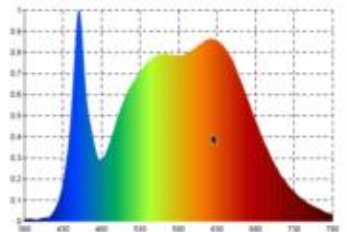

Datasheet
5810701

27W Normale Ecolux opal E27 3452lm 4000K

Dimmable no

Our most economical LED lamp is the 27W **Ecolux standard lamp** with a light color of 4000K. The light color of this lamp is a pleasant and neutral white. The Ecolux is equipped with the latest LED technology and offers good light at an entry-level price. We have dispensed with the dimming function to offer the lamp even more attractive price.

The energy efficiency class of the Ecolux is very good and its low power consumption confirms this. The opalized Kunststoffabdeckung provides a shadow-free illumination. With a lumen package equivalent to a 200W conventional incandescent lamp, the Ecolux offers excellent value for money.

3.452 lm	luminous flux [lm]
27,00 Watt	rated power
200 Watt	equivalent incandescent lighting
4000 K	colour temperature
Ra>80	colour rendering
<6 sdcM	colour consistency
200°	beam angle
E27	base
A80	outer bulb
opal	type of glass
80 mm	length
80 mm	diameter
IP20	type of protection
-20° - 40°C	temperature range in operation
0.7	power factor
230 V AC	voltage
50/60 Hz	operating frequency
86 mA	current
27 kWh/1000h	energy consumption
<1.0 s	warm-up time up to 60% of the full light output
<0.5 s	starting time
Ø 10.000 h	nominal life time
L70B50	rated life time L70/B50
0.7	lumen maintenance factor at the end of the nominal life

Spectral power distribution
in the range 180 - 800 nm

Sigor
5810701

A

B

C

D

E

F