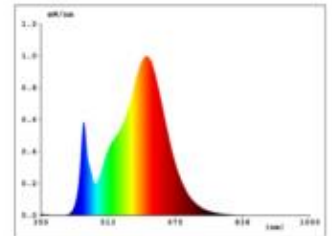

Datasheet
5837101

7W/m COB Long Distance LED-Streifen 3000K 13m

Our 7W COB LONG DISTANCE 24V is produced for you in a 13 meter version. With this product length, even large projects can be realized without any problems. The LONG DISTANCE STRIP has special photometric features for use in demanding lighting objects. Tight binning with just 6 SDCM guarantees a homogeneous light color both on the strip and with different strips of this type. You can choose from a wide range of suitable control systems, whether DALI, WIFI, ZIGBEE, BLUETOOTH or radio.

Dimmable yes

2.625 lm	luminous flux
525 lm/m	luminous flux / m
35 Watt	rated power
7 Watt/m	rated power / m
24 V DC	output voltage
3000 K	colour temperature
Warmweiss	colour perception
Ra>90	colour rendering
6 sdcm	colour consistency
180°	beam angle
13.000 mm	length of strip on wheel
13.000 mm	max. strip length
10 mm	width
0 mm	height
COB	LED chipset
360 LED/m	LED chips / m
mm	LED pitch
mm	smallest cuttable unit
1000 mm	length connection cable side 1
1000 mm	length connection cable side 2
50 mm	lowest bending radius
IP00	type of protection
65 °C	max. temperature at tc test point
-20° - 60°C	temperature range in operation
no	Aluminum profile necessary for cooling?
Ø 54.000 h	nominal life time
L80B10	rated life time
	lumen maintenance factor at the end of the nominal life
292 mA	nominal current
7 kWh/1000h	energy consumption

Spectral power distribution
in the range 180 - 800 nm

Sigor
5837101

A
B
C
D
E
F
G

91
kWh/1000h

2019/2015

as of: 13.08.2024

5837101

7W/m COB Long Distance LED-Streifen 3000K 13m