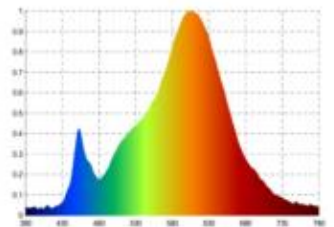

**Datasheet**  
**5838001**

**7,2W/m EXPERT Vario Cut LED-Streifen 2700K**

Our 7.2W EXPERT LONG DISTANCE Vario Cut 24V is produced for you to your desired dimensions. Simply select a length of up to 20 meters. The EXPERT STRIP has special photometric features for use in demanding lighting objects. Tight binning with just 3 SDCM guarantees a homogeneous light color both on the strip and with different strips of this type. You can choose from a wide range of suitable control systems, whether DALI, WIFI, ZIGBEE, BLUETOOTH or radio.

Dimmable: yes

24.800 lm	luminous flux
620 lm/m	luminous flux / m
288 Watt	rated power
7.20 Watt/m	rated power / m
24 V DC	output voltage
2700 K	colour temperature
Warmweiss-E)	colour perception
Ra>90	colour rendering
<5 sdcM	colour consistency
120°	beam angle
40.000 mm	length of strip on wheel
20.000 mm	max. strip length
10 mm	width
0 mm	height
2835	LED chipset
120 LED/m	LED chips / m
8.30 mm	LED pitch
50 mm	smallest cuttable unit
0 mm	length connection cable side 1
0 mm	length connection cable side 2
30 mm	lowest bending radius
IP20	type of protection
75 °C	max. temperature at tc test point
-20° - 45°C	temperature range in operation
no	Aluminum profile necessary for cooling?
Ø 54.000 h	nominal life time
L70B10	rated life time
0,8	lumen maintenance factor at the end of the nominal life
300 mA	nominal current
288 kWh/1000	energy consumption

Spectral power distribution  
in the range 180 - 800 nm

**Sigor**  
5838001

A	▶
B	▶
C	▶
D	▶
E	▶
F	▶
G	▶

**288**  
kWh/1000h

2019/2015

as of: 13.08.2024

5838001

7,2W/m EXPERT Vario Cut LED-Streifen 2700K