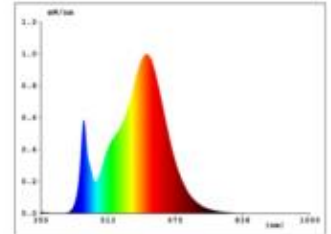

Datasheet
5838101

7,2W/m EXPERT Vario Cut LED-Streifen 3000K

Our 7.2W EXPERT LONG DISTANCE Vario Cut 24V is produced for you to your desired dimensions. Simply select a length of up to 20 meters. The EXPERT STRIP has special photometric features for use in demanding lighting objects. Tight binning with only 5 SDCM guarantees a homogeneous light color both on the strip and with different strips of this type, and you can choose from a wide range of suitable control systems, whether DALI, WIFI, ZIGBEE, BLUETOOTH or radio.

Dimmable yes

634 lm	luminous flux
634 lm/m	luminous flux / m
72 Watt	rated power
72 Watt/m	rated power / m
24 V DC	output voltage
3000 K	colour temperature
Warmweiss	colour perception
Ra>90	colour rendering
<5 sdcM	colour consistency
120°	beam angle
40.000 mm	length of strip on wheel
20.000 mm	max. strip length
10 mm	width
0 mm	height
2835	LED chipset
120 LED/m	LED chips / m
83 mm	LED pitch
50 mm	smallest cuttable unit
0 mm	length connection cable side 1
0 mm	length connection cable side 2
mm	lowest bending radius
IP20	type of protection
75 °C	max. temperature at tc test point
-20° - 45°C	temperature range in operation
no	Aluminum profile necessary for cooling?
Ø 54.000 h	nominal life time
L70B10	rated life time
0,8	lumen maintenance factor at the end of the nominal life
300 mA	nominal current
8 kWh/1000h	energy consumption

Spectral power distribution
in the range 180 - 800 nm

as of: 13.08.2024

5838101

7,2W/m EXPERT Vario Cut LED-Streifen 3000K

Manual:

https://shop.sigor.de/media/pdf/5838101_manual.pdf

as of: 13.08.2024

Page: 2