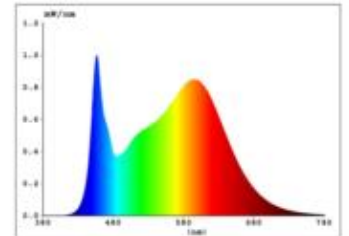

Datasheet
5838201

7,2W/m EXPERT Vario Cut LED-Streifen 4000K

Our 7.2W EXPERT LONG DISTANCE Vario Cut 24V is produced for you to your desired dimensions. Simply select a length of up to 20 meters. The EXPERT STRIP has special photometric features for use in demanding lighting objects. Tight binning with only 5 SDCM guarantees a homogeneous light color both on the strip and with different strips of this type, and you can choose from a wide range of suitable control systems, whether DALI, WIFI, ZIGBEE, BLUETOOTH or radio.

Dimmable yes

27.040 lm	luminous flux
676 lm/m	luminous flux / m
288 Watt	rated power
7.20 Watt/m	rated power / m
24 V DC	output voltage
4000 K	colour temperature
Neutralweiss	colour perception
Ra>90	colour rendering
<5 sdcM	colour consistency
120°	beam angle
40.000 mm	length of strip on wheel
20.000 mm	max. strip length
10 mm	width
0 mm	height
2835	LED chipset
120 LED/m	LED chips / m
8.30 mm	LED pitch
50 mm	smallest cuttable unit
0 mm	length connection cable side 1
0 mm	length connection cable side 2
30 mm	lowest bending radius
IP20	type of protection
75 °C	max. temperature at tc test point
-20° - 45°C	temperature range in operation
no	Aluminum profile necessary for cooling?
Ø 54.000 h	nominal life time
L70B10	rated life time
0,8	lumen maintenance factor at the end of the nominal life
300 mA	nominal current
288 kWh/1000	energy consumption

Spectral power distribution
in the range 180 - 800 nm

Sigor
5838201

A	▶
B	▶
C	▶
D	▶
E	▶
F	▶
G	▶

F

432
kWh/1000h

2019/2015

as of: 13.08.2024

5838201