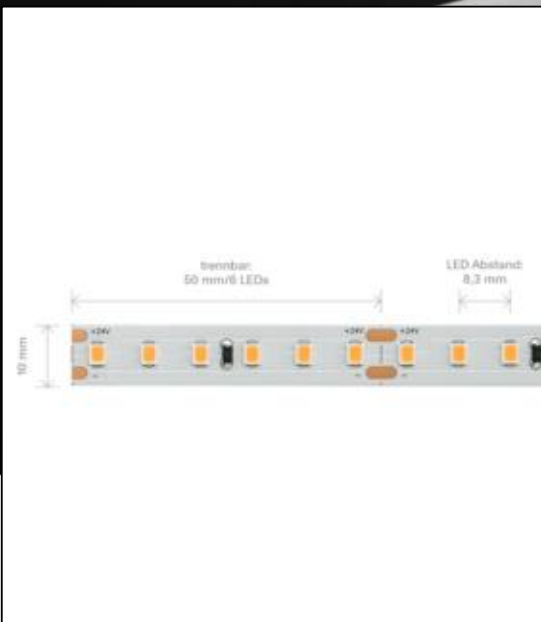

Datasheet
5838401

9,6W/m EXPERT Vario Cut LED-Streifen 3000K

Our 9,6W EXPERT LONG DISTANCE Vario Cut 24V is produced for you to your desired dimensions. Simply select a length of up to 10 meters. The EXPERT STRIP has special photometric features for use in demanding lighting objects. Tight binning with only 5 SDCM guarantees a homogeneous light color both on the strip and with different strips of this type, and you can choose from a wide range of suitable control systems, whether DALI, WIFI, ZIGBEE, BLUETOOTH or radio.

Dimmable yes

42.250 lm	luminous flux
845 lm/m	luminous flux / m
480 Watt	rated power
9.60 Watt/m	rated power / m
24 V DC	output voltage
3000 K	colour temperature
Warmweiss	colour perception
Ra>90	colour rendering
<5 sdcn	colour consistency
120°	beam angle
50.000 mm	length of strip on wheel
10.000 mm	max. strip length
10 mm	width
1.20 mm	height
2835	LED chipset
120 LED/m	LED chips / m
8.30 mm	LED pitch
50 mm	smallest cuttable unit
0 mm	length connection cable side 1
0 mm	length connection cable side 2
30 mm	lowest bending radius
IP20	type of protection
75 °C	max. temperature at tc test point
-20° - 45°C	temperature range in operation
no	Aluminum profile necessary for cooling?
Ø 54.000 h	nominal life time
L70B10	rated life time
0,8	lumen maintenance factor at the end of the nominal life
845 mA	nominal current
480 kWh/1000	energy consumption

Spectral power distribution
in the range 180 - 800 nm

Sigor
5838401

A
B
C
D
E
F
G

G

480
kWh/1000h

2019/2015

as of: 13.08.2024

5838401

9,6W/m EXPERT Vario Cut LED-Streifen 3000K

Manual:

https://shop.sigor.de/media/pdf/5838401_manual.pdf

as of: 13.08.2024

Page: 2