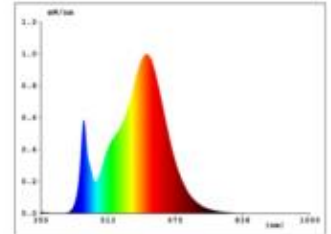

Datasheet
5838401

9,6W/m EXPERT Vario Cut LED-Streifen 3000K

Our 9,6W EXPERT LONG DISTANCE Vario Cut 24V is produced for you to your desired dimensions. Simply select a length of up to 10 meters. The EXPERT STRIP has special photometric features for use in demanding lighting objects. Tight binning with only 5 SDCM guarantees a homogeneous light color both on the strip and with different strips of this type, and you can choose from a wide range of suitable control systems, whether DALI, WIFI, ZIGBEE, BLUETOOTH or radio.

Dimmable yes

42.250 lm	luminous flux
845 lm/m	luminous flux / m
480 Watt	rated power
9.60 Watt/m	rated power / m
24 V DC	output voltage
3000 K	colour temperature
Warmweiss	colour perception
Ra>90	colour rendering
<5 sdcn	colour consistency
120°	beam angle
50.000 mm	length of strip on wheel
10.000 mm	max. strip length
10 mm	width
1.20 mm	height
2835	LED chipset
120 LED/m	LED chips / m
8.30 mm	LED pitch
50 mm	smallest cuttable unit
0 mm	length connection cable side 1
0 mm	length connection cable side 2
30 mm	lowest bending radius
IP20	type of protection
75 °C	max. temperature at tc test point
-20° - 45°C	temperature range in operation
no	Aluminum profile necessary for cooling?
Ø 54.000 h	nominal life time
L70B10	rated life time
0,8	lumen maintenance factor at the end of the nominal life
845 mA	nominal current
480 kWh/1000	energy consumption

Spectral power distribution
in the range 180 - 800 nm

Sigor
5838401

A
B
C
D
E
F
G

G

480
kWh/1000h

2019/2015

as of: 13.08.2024

5838401