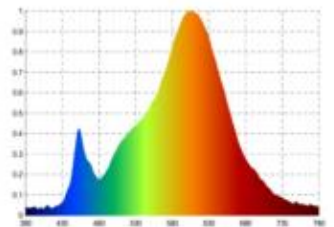

Datasheet
5838601

14,4W/m EXPERT Vario Cut LED-Streifen 2700K

Our 14.4W EXPERT LONG DISTANCE Vario Cut 24V is produced for you to your desired dimensions. Simply select a length of up to 10 meters. The EXPERT STRIP has special photometric features for use in demanding lighting objects. Tight binning with only 5 SDCM guarantees a homogeneous light color both on the strip and with different strips of this type, and you can choose from a wide range of suitable control systems, whether DALI, WIFI, ZIGBEE, BLUETOOTH or radio.

Dimmable: yes

70.550 lm	luminous flux
1.411 lm/m	luminous flux / m
720 Watt	rated power
14.40 Watt/m	rated power / m
24 V DC	output voltage
2700 K	colour temperature
Warmweiss-E)	colour perception
Ra>90	colour rendering
<5 sdcM	colour consistency
120°	beam angle
50.000 mm	length of strip on wheel
10.000 mm	max. strip length
10 mm	width
0 mm	height
2835	LED chipset
120 LED/m	LED chips / m
8.30 mm	LED pitch
50 mm	smallest cuttable unit
0 mm	length connection cable side 1
0 mm	length connection cable side 2
30 mm	lowest bending radius
IP20	type of protection
75 °C	max. temperature at tc test point
-20° - 45°C	temperature range in operation
yes	Aluminum profile necessary for cooling?
Ø 54.000 h	nominal life time
L70B10	rated life time
0,8	lumen maintenance factor at the end of the nominal life
600 mA	nominal current
720 kWh/1000	energy consumption

Spectral power distribution
in the range 180 - 800 nm

Sigor
5838601

A	▶
B	▶
C	▶
D	▶
E	▶
F	▶
G	▶

F

720
kWh/1000h

2019/2015

as of: 24.10.2024

5838601