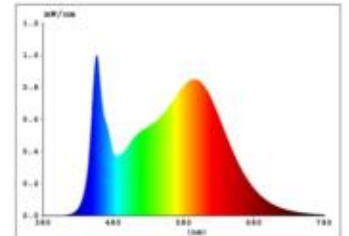

Datasheet
5838801

14,4W/m EXPERT Vario Cut LED-Streifen 4000K

Our 14.4W EXPERT LONG DISTANCE Vario Cut 24V is produced for you to your desired dimensions. Simply select a length of up to 10 meters. The EXPERT STRIP has special photometric features for use in demanding lighting objects. Tight binning with only 5 SDCM guarantees a homogeneous light color both on the strip and with different strips of this type, and you can choose from a wide range of suitable control systems, whether DALI, WIFI, ZIGBEE, BLUETOOTH or radio.

Dimmable yes

75.600 lm	luminous flux
1.512 lm/m	luminous flux / m
720 Watt	rated power
14.40 Watt/m	rated power / m
24 V DC	output voltage
4000 K	colour temperature
Neutralweiss	colour perception
Ra>90	colour rendering
<5 sdcM	colour consistency
120°	beam angle
50.000 mm	length of strip on wheel
10.000 mm	max. strip length
10 mm	width
1.20 mm	height
2835	LED chipset
120 LED/m	LED chips / m
8.30 mm	LED pitch
50 mm	smallest cuttable unit
0 mm	length connection cable side 1
0 mm	length connection cable side 2
30 mm	lowest bending radius
IP20	type of protection
75 °C	max. temperature at tc test point
-20° - 45°C	temperature range in operation
yes	Aluminum profile necessary for cooling?
Ø 54.000 h	nominal life time
L70B10	rated life time
0,8	lumen maintenance factor at the end of the nominal life
600 mA	nominal current
720 kWh/1000	energy consumption

Spectral power distribution
in the range 180 - 800 nm

Sigor
5838801

A
B
C
D
E
F
G

F

720
kWh/1000h

2019/2015

as of: 13.08.2024

5838801