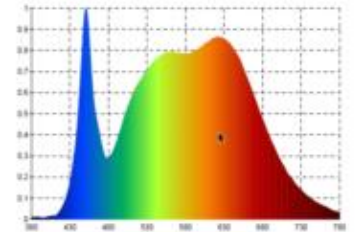

Dimmable: yes

2.400 lm	luminous flux
480 lm/m	luminous flux / m
48 Watt	rated power
96 Watt/m	rated power / m
24 V DC	output voltage
4000 K	colour temperature
Neutralweiss	colour perception
Ra>90	colour rendering
<5 sdcms	colour consistency
120°	beam angle
5.000 mm	length of strip on wheel
5.000 mm	max. strip length
12 mm	width
17 mm	height
COB	LED chipset
120 LED/m	LED chips / m
0 mm	LED pitch
50 mm	smallest cuttable unit
1000 mm	length connection cable side 1
1000 mm	length connection cable side 2
120 mm	lowest bending radius
IP67	type of protection
60 °C	max. temperature at tc test point
-25° - 55°C	temperature range in operation
no	Aluminum profile necessary for cooling?
Ø 36.000 h	nominal life time
L70B10	rated life time
0.7	lumen maintenance factor at the end of the nominal life
400 mA	nominal current
48 kWh/1000h	energy consumption

Spectral power distribution
in the range 180 - 800 nm

SIGOR
5920301

A	▶
B	▶
C	▶
D	▶
E	▶
F	▶
G	▶

48
kWh/1000h

2019/2015

as of: 12.09.2023