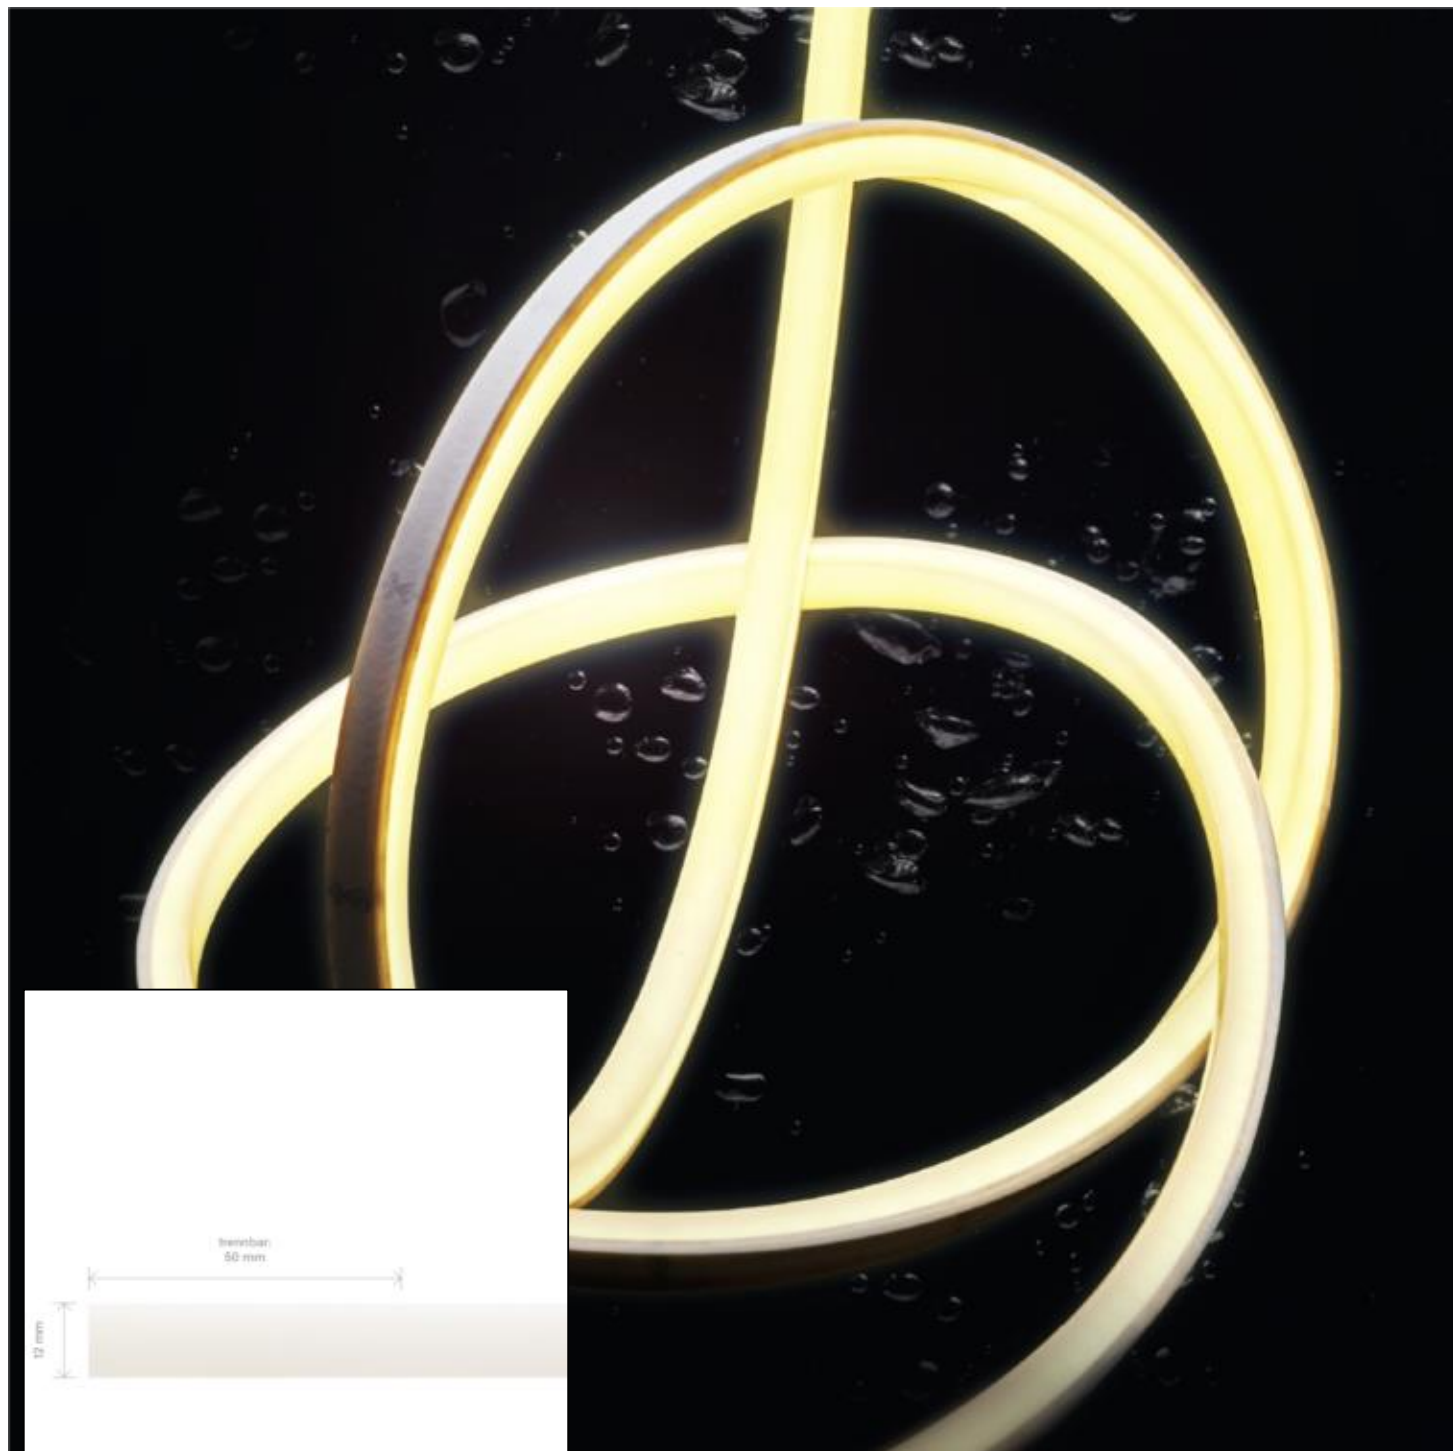

Datasheet
5920301

9,6W/m ART SIDE LED-Streifen 4000K 5m

Our 9.6W **ART SIDE STRIPE IP67** can also be used directly in the visible area due to its excellent properties. Due to the homogeneous light distribution without recognizable light points and the high-quality, satin polyurethane potting He no longer needs a cover on the profile. Heat dissipation is already provided by the PU potting and an aluminum or acrylic rail is used for mounting or guiding. The material is insensitive to acids and alkalis, so the strip can be used without hesitation in adverse environments such on ships (salt water) or in kitchens (wipe with detergents). The power outlet of the strip is located at the bottom. This has the advantage that a perfect transition, without shadow gap, of two strips is possible. Thus, the feed can be hidden quite inconspicuously in the light object. Especially important in the object: we offer a 3-year warranty and vouch for the high-quality workmanship and durability of these strips. For easier

Spectral power distribution
in the range 180 - 800 nm

SIGOR
5920301

A	▶
B	▶
C	▶
D	▶
E	▶
F	▶
G	▶

48
kWh/1000h

2019/2015

as of: 12.09.2023

5920301

9,6W/m ART SIDE LED-Streifen 4000K 5m