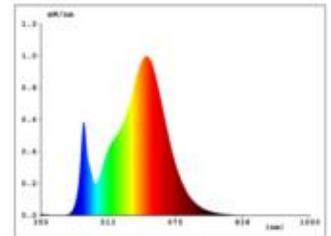

The LONG DISTANCE STREAM has special photometric characteristics for use in demanding lighting objects.

A tight binning with only 3 SDCM guarantees a homogeneous light color both on the strip and with different strips of this type.

Dimmable yes

17.000 lm	luminous flux
850 lm/m	luminous flux / m
192 Watt	rated power
96 Watt/m	rated power / m
24 V DC	output voltage
3000 K	colour temperature
Warmweiss	colour perception
Ra>90	colour rendering
3 sdcn	colour consistency
120°	beam angle
20.000 mm	length of strip on wheel
20.000 mm	max. strip length
12 mm	width
16 mm	height
	LED chipset
120 LED/m	LED chips / m
833 mm	LED pitch
50 mm	smallest cuttable unit
1000 mm	length connection cable side 1
0 mm	length connection cable side 2
60 mm	lowest bending radius
IP20	type of protection
75 °C	max. temperature at tc test point
-25° - 40°C	temperature range in operation
no	Aluminum profile necessary for cooling?
Ø 60.000 h	nominal life time
L70B10	rated life time
0,7	lumen maintenance factor at the end of the nominal life
mA	nominal current
192 kWh/1000	energy consumption

Spectral power distribution  
in the range 180 - 800 nm

**Sigor**  
5924301

A
B
C
D
E
F
G

**G**

**192**  
kWh/1000h

2019/2015

as of: 12.07.2023