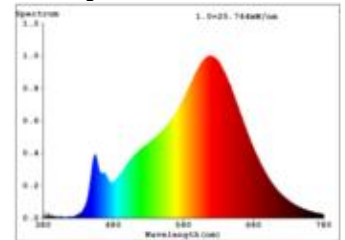

**Datasheet**  
**5926001**

**9,6W/m Nature LED-Streifen 2700K 5m**

Our 9.6 W Nature Strip IP20 is all about environmental protection. Compared to our conventional LED strips, the HE strip is 30% more efficient. It has a remarkable efficiency of 166 lm/W. By using smaller power supply units, a very environmentally friendly lighting solution can be created. An almost lifelike color rendering index of 96 and more guarantees excellent staging of the lighting object.

Dimmable yes

8.340 lm	luminous flux
1.668 lm/m	luminous flux / m
48 Watt	rated power
96 Watt/m	rated power / m
24 V DC	output voltage
2700 K	colour temperature
Warmweiss-E)	colour perception
Ra>96	colour rendering
5 sdcm	colour consistency
120°	beam angle
5.000 mm	length of strip on wheel
5.000 mm	max. strip length
10 mm	width
1 mm	height
2835	LED chipset
128 LED/m	LED chips / m
78 mm	LED pitch
625 mm	smallest cuttable unit
1000 mm	length connection cable side 1
1000 mm	length connection cable side 2
25 mm	lowest bending radius
IP20	type of protection
85 °C	max. temperature at tc test point
-40° - 80°C	temperature range in operation
no	Aluminum profile necessary for cooling?
Ø 54.000 h	nominal life time
L80B10	rated life time
0,8	lumen maintenance factor at the end of the nominal life
400 mA	nominal current
48 kWh/1000h	energy consumption

Spectral power distribution  
in the range 180 - 800 nm

**Sigor**  
5926001

A	▶
B	▶
C	▶
D	▶
E	▶
F	▶
G	▶

C

**48**  
kWh/1000h

2019/2015

as of: 20.02.2024

5926001