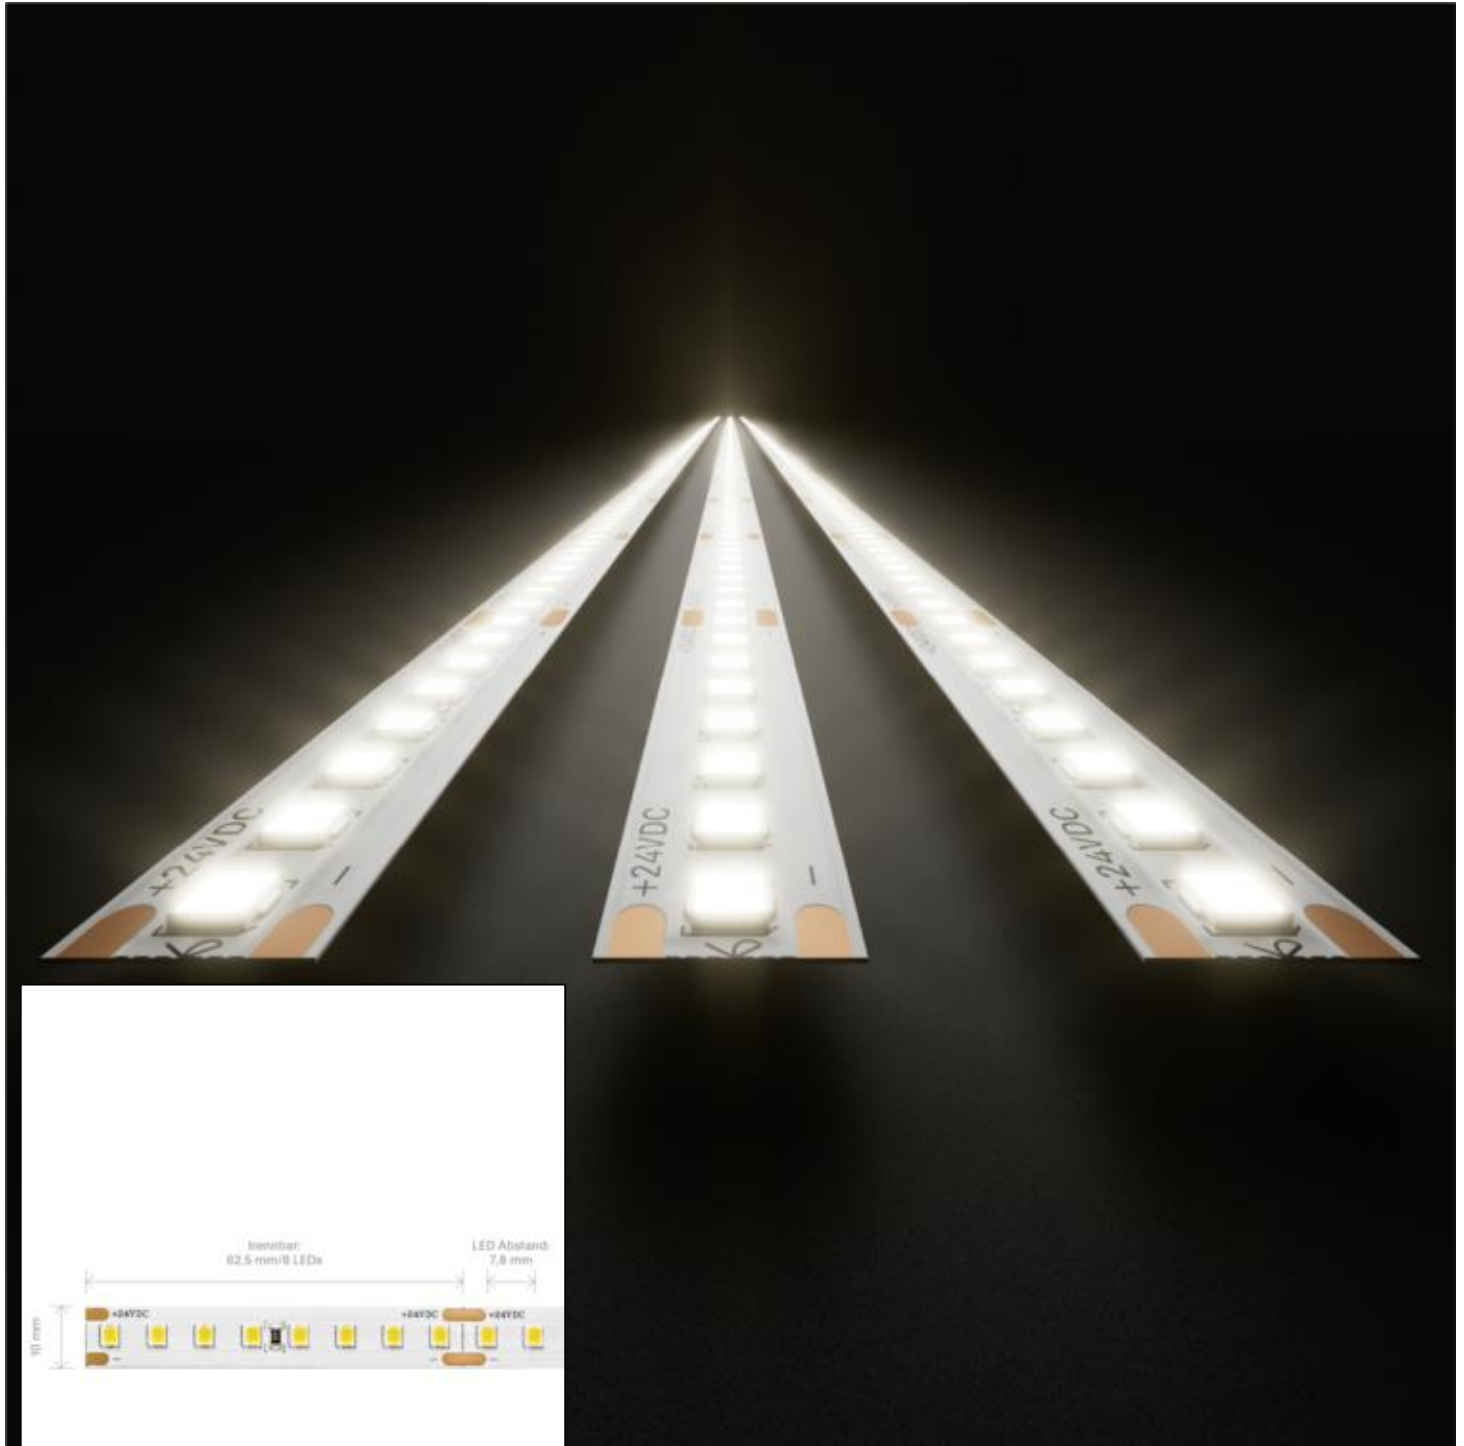

**Datasheet**  
**5926001**

**9,6W/m Nature LED-Streifen 2700K 5m**

Our 9.6 W Nature Strip IP20 is all about environmental protection. Compared to our conventional LED strips, the HE strip is 30% more efficient. It has a remarkable efficiency of 166 lm/W. By using smaller power supply units, a very environmentally friendly lighting solution can be created. An almost lifelike color rendering index of 96 and more guarantees excellent staging of the lighting object.

Dimmable yes

8.340 lm	luminous flux
1.668 lm/m	luminous flux / m
48 Watt	rated power
96 Watt/m	rated power / m
24 V DC	output voltage
2700 K	colour temperature
Warmweiss-E)	colour perception
Ra>96	colour rendering
5 sdcm	colour consistency
120°	beam angle
5.000 mm	length of strip on wheel
5.000 mm	max. strip length
10 mm	width
1 mm	height
2835	LED chipset
128 LED/m	LED chips / m
78 mm	LED pitch
625 mm	smallest cuttable unit
1000 mm	length connection cable side 1
1000 mm	length connection cable side 2
25 mm	lowest bending radius
IP20	type of protection
85 °C	max. temperature at tc test point
-40° - 80°C	temperature range in operation
no	Aluminum profile necessary for cooling?
Ø 54.000 h	nominal life time
L80B10	rated life time
0,8	lumen maintenance factor at the end of the nominal life
400 mA	nominal current
48 kWh/1000h	energy consumption

Spectral power distribution  
in the range 180 - 800 nm

**Sigor**  
5926001

A	▶
B	▶
C	▶
D	▶
E	▶
F	▶
G	▶

C

**48**  
kWh/1000h

2019/2015

as of: 20.02.2024

5926001

9,6W/m Nature LED-Streifen 2700K 5m

**Manual:**

[https://shop.sigor.de/media/pdf/5926001\\_manual.pdf](https://shop.sigor.de/media/pdf/5926001_manual.pdf)

as of: 20.02.2024

Page: 2