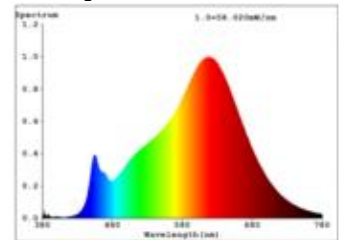

Datasheet
5926301

14,4W/m Nature LED-Streifen 2700K 5m

Our 14.4 W Nature Strip IP20 is all about environmental protection. Compared to our conventional LED strips, the HE strip is 30% more efficient. It has a remarkable efficiency of 166 lm/W. By using smaller power supply units, a very environmentally friendly lighting solution can be created. An almost lifelike color rendering index of 96 and more guarantees excellent staging of the lighting object.

Dimmable yes

11.975 lm	luminous flux
2.395 lm/m	luminous flux / m
72 Watt	rated power
144 Watt/m	rated power / m
24 V DC	output voltage
2700 K	colour temperature
Warmweiss-E)	colour perception
Ra>96	colour rendering
5 sdcm	colour consistency
120°	beam angle
5.000 mm	length of strip on wheel
5.000 mm	max. strip length
10 mm	width
1 mm	height
2835	LED chipset
160 LED/m	LED chips / m
625 mm	LED pitch
50 mm	smallest cuttable unit
1000 mm	length connection cable side 1
1000 mm	length connection cable side 2
25 mm	lowest bending radius
IP20	type of protection
85 °C	max. temperature at tc test point
-40° - 80°C	temperature range in operation
yes	Aluminum profile necessary for cooling?
Ø 54.000 h	nominal life time
L80B10	rated life time
0,8	lumen maintenance factor at the end of the nominal life
600 mA	nominal current
72 kWh/1000h	energy consumption

Spectral power distribution
in the range 180 - 800 nm

Sigor
5926301

A	
B	
C	
D	D
E	
F	
G	

72
kWh/1000h

2019/2015

as of: 20.02.2024

5926301

14,4W/m Nature LED-Streifen 2700K 5m