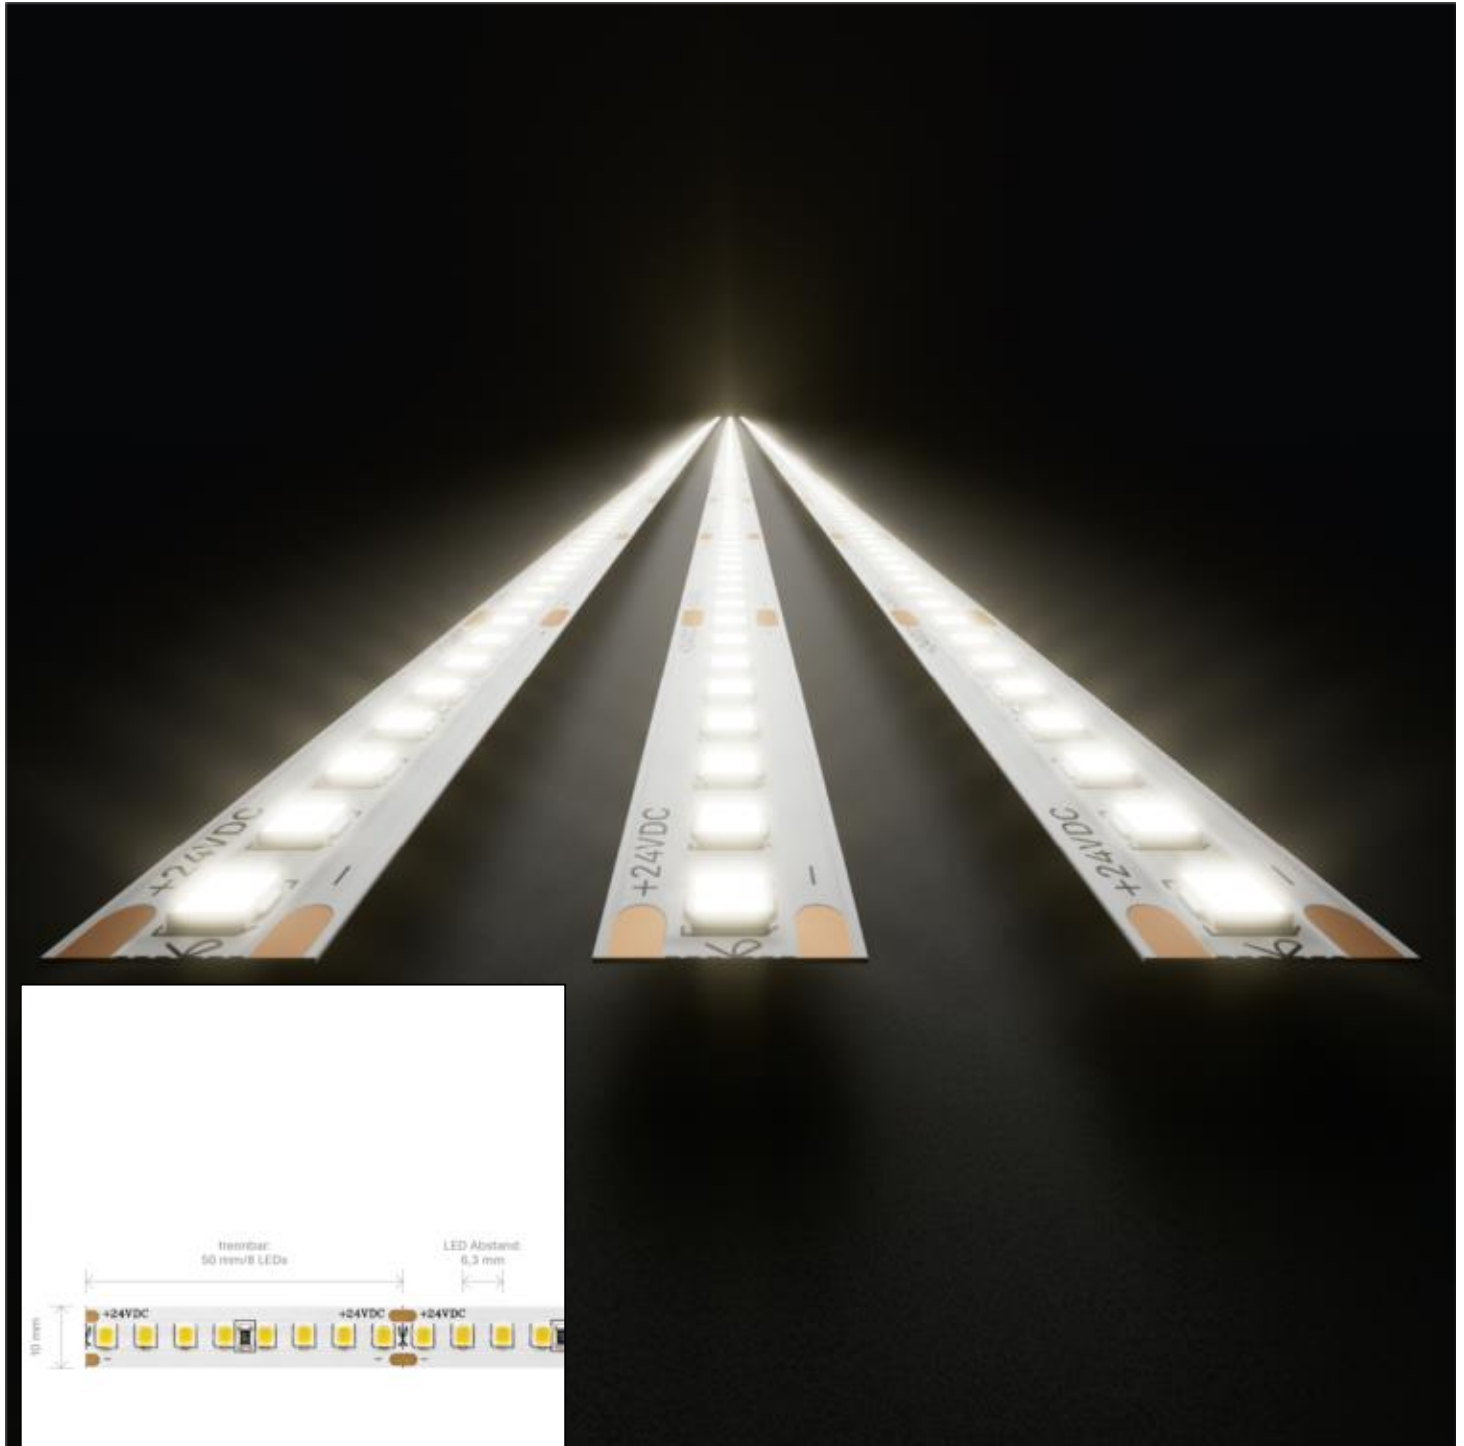

Datasheet
5926301

14,4W/m Nature LED-Streifen 2700K 5m

Our 14.4 W Nature Strip IP20 is all about environmental protection. Compared to our conventional LED strips, the HE strip is 30% more efficient. It has a remarkable efficiency of 166 lm/W. By using smaller power supply units, a very environmentally friendly lighting solution can be created. An almost lifelike color rendering index of 96 and more guarantees excellent staging of the lighting object.

Dimmable yes

11.975 lm	luminous flux
2.395 lm/m	luminous flux / m
72 Watt	rated power
144 Watt/m	rated power / m
24 V DC	output voltage
2700 K	colour temperature
Warmweiss-E)	colour perception
Ra>96	colour rendering
5 sdcm	colour consistency
120°	beam angle
5.000 mm	length of strip on wheel
5.000 mm	max. strip length
10 mm	width
1 mm	height
2835	LED chipset
160 LED/m	LED chips / m
625 mm	LED pitch
50 mm	smallest cuttable unit
1000 mm	length connection cable side 1
1000 mm	length connection cable side 2
25 mm	lowest bending radius
IP20	type of protection
85 °C	max. temperature at tc test point
-40° - 80°C	temperature range in operation
yes	Aluminum profile necessary for cooling?
Ø 54.000 h	nominal life time
L80B10	rated life time
0,8	lumen maintenance factor at the end of the nominal life
600 mA	nominal current
72 kWh/1000h	energy consumption

Spectral power distribution
in the range 180 - 800 nm

Sigor
5926301

A	
B	
C	
D	D
E	
F	
G	

72
kWh/1000h

2019/2015

as of: 20.02.2024

5926301

14,4W/m Nature LED-Streifen 2700K 5m