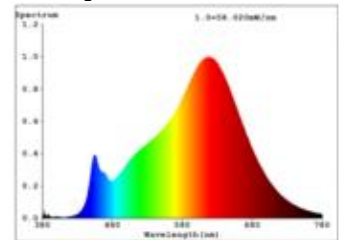

**Datasheet**  
**5926401**

**14,4W/m Nature LED-Streifen 3000K 5m**

Our 14.4 W Nature Strip IP20 is all about environmental protection. Compared to our conventional LED strips, the HE strip is 30% more efficient. It has a remarkable efficiency of 168 lm/W. By using smaller power supply units, a very environmentally friendly lighting solution can be created. An almost lifelike color rendering index of 96 and more guarantees excellent staging of the lighting object.

Dimmable yes

12.165 lm	luminous flux
2.433 lm/m	luminous flux / m
72 Watt	rated power
144 Watt/m	rated power / m
24 V DC	output voltage
3000 K	colour temperature
Warmweiss	colour perception
Ra>96	colour rendering
5 sdcm	colour consistency
120°	beam angle
5.000 mm	length of strip on wheel
5.000 mm	max. strip length
10 mm	width
1 mm	height
2835	LED chipset
160 LED/m	LED chips / m
625 mm	LED pitch
50 mm	smallest cuttable unit
1000 mm	length connection cable side 1
1000 mm	length connection cable side 2
25 mm	lowest bending radius
IP20	type of protection
85 °C	max. temperature at tc test point
-40° - 80°C	temperature range in operation
yes	Aluminum profile necessary for cooling?
Ø 54.000 h	nominal life time
L80B10	rated life time
0,8	lumen maintenance factor at the end of the nominal life
600 mA	nominal current
72 kWh/1000h	energy consumption

Spectral power distribution  
in the range 180 - 800 nm

**Sigor**  
5926401

A	
B	
C	
D	D
E	
F	
G	

**72**  
kWh/1000h

2019/2015

as of: 20.02.2024

5926401

14,4W/m Nature LED-Streifen 3000K 5m