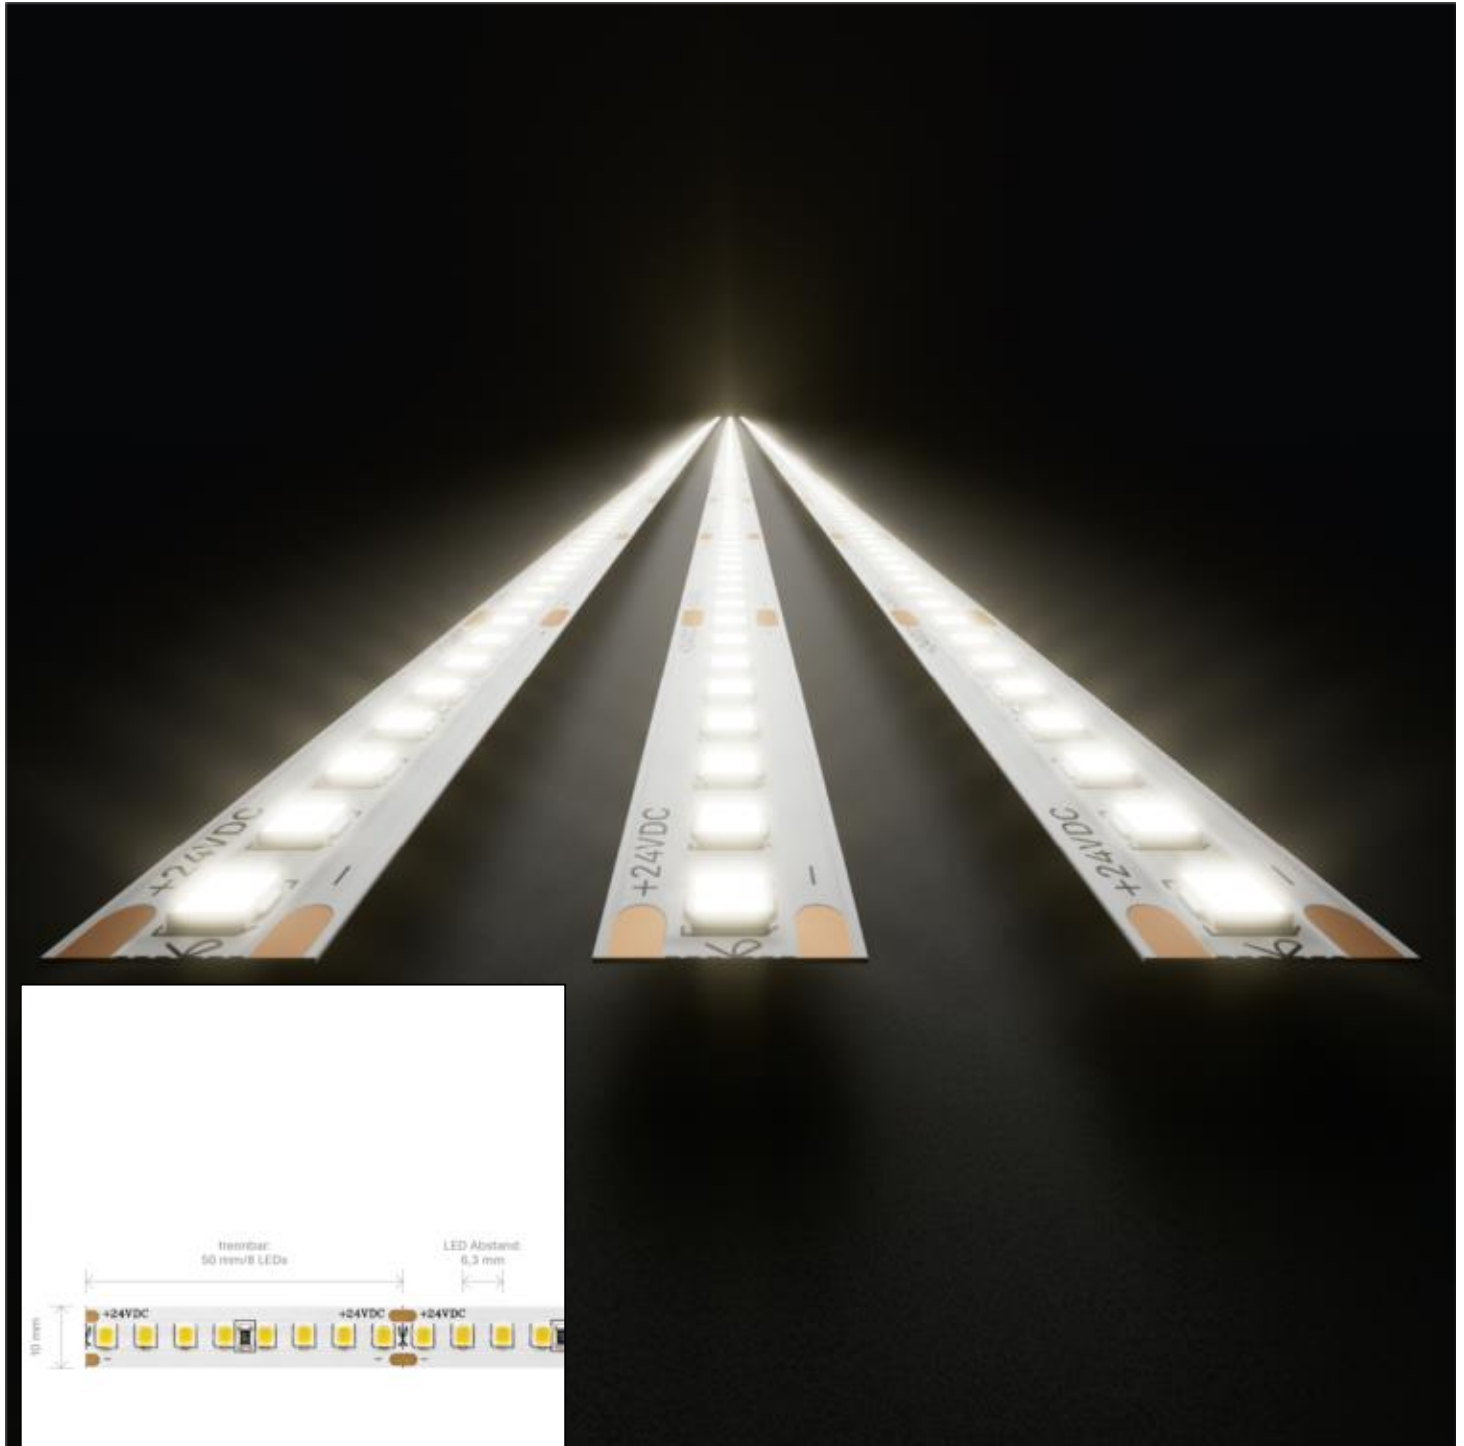

**Datasheet**  
**5926401**

**14,4W/m Nature LED-Streifen 3000K 5m**

Our 14.4 W Nature Strip IP20 is all about environmental protection. Compared to our conventional LED strips, the HE strip is 30% more efficient. It has a remarkable efficiency of 168 lm/W. By using smaller power supply units, a very environmentally friendly lighting solution can be created. An almost lifelike color rendering index of 96 and more guarantees excellent staging of the lighting object.

Dimmable yes

12.165 lm	luminous flux
2.433 lm/m	luminous flux / m
72 Watt	rated power
144 Watt/m	rated power / m
24 V DC	output voltage
3000 K	colour temperature
Warmweiss	colour perception
Ra>96	colour rendering
5 sdcm	colour consistency
120°	beam angle
5.000 mm	length of strip on wheel
5.000 mm	max. strip length
10 mm	width
1 mm	height
2835	LED chipset
160 LED/m	LED chips / m
625 mm	LED pitch
50 mm	smallest cuttable unit
1000 mm	length connection cable side 1
1000 mm	length connection cable side 2
25 mm	lowest bending radius
IP20	type of protection
85 °C	max. temperature at tc test point
-40° - 80°C	temperature range in operation
yes	Aluminum profile necessary for cooling?
Ø 54.000 h	nominal life time
L80B10	rated life time
0,8	lumen maintenance factor at the end of the nominal life
600 mA	nominal current
72 kWh/1000h	energy consumption

Spectral power distribution  
in the range 180 - 800 nm

**Sigor**  
5926401

A	
B	
C	
D	D
E	
F	
G	

**72**  
kWh/1000h

2019/2015

as of: 20.02.2024

5926401

14,4W/m Nature LED-Streifen 3000K 5m