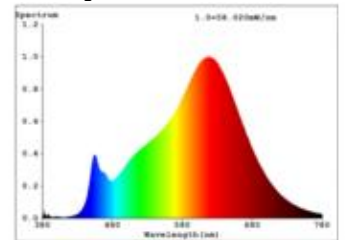

**Datasheet**  
**5926501**

**14,4W/m Nature LED-Streifen 4000K 5m**

Our 14.4 W Nature Strip IP20 is all about environmental protection. Compared to our conventional LED strips, the HE strip is 30% more efficient. It has a remarkable efficiency of 176 lm/W. By using smaller power supply units, a very environmentally friendly lighting solution can be created. An almost lifelike color rendering index of 96 and more guarantees excellent staging of the lighting object.

Dimmable yes

12.690 lm	luminous flux
2.538 lm/m	luminous flux / m
72 Watt	rated power
144 Watt/m	rated power / m
24 V DC	output voltage
4000 K	colour temperature
Neutralweiss	colour perception
Ra>96	colour rendering
5 sdcm	colour consistency
120°	beam angle
5.000 mm	length of strip on wheel
5.000 mm	max. strip length
10 mm	width
1 mm	height
2835	LED chipset
160 LED/m	LED chips / m
625 mm	LED pitch
50 mm	smallest cuttable unit
1000 mm	length connection cable side 1
1000 mm	length connection cable side 2
25 mm	lowest bending radius
IP20	type of protection
85 °C	max. temperature at tc test point
-40° - 80°C	temperature range in operation
yes	Aluminum profile necessary for cooling?
Ø 54.000 h	nominal life time
L80B10	rated life time
0,8	lumen maintenance factor at the end of the nominal life
600 mA	nominal current
72 kWh/1000h	energy consumption

Spectral power distribution  
in the range 180 - 800 nm

**Sigor**  
5926501

A	
B	
C	← C
D	
E	
F	
G	

**72**  
kWh/1000h

2019/2015

as of: 20.02.2024

5926501

14,4W/m Nature LED-Streifen 4000K 5m