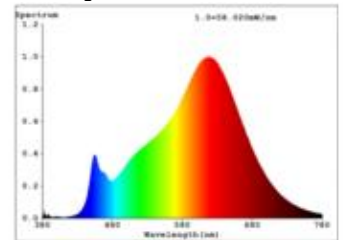

Datasheet
5926601

21,6W/m Nature LED-Streifen 2700K 5m

Our 21.6 W Nature Strip IP20 is all about environmental protection. Compared to our conventional LED strips, the HE strip is 30% more efficient. It has a remarkable efficiency of 167 lm/W. By using smaller power supply units, a very environmentally friendly lighting solution can be created. An almost lifelike color rendering index of 96 and more guarantees excellent staging of the lighting object.

Dimmable yes

18.080 lm	luminous flux
3.616 lm/m	luminous flux / m
108 Watt	rated power
216 Watt/m	rated power / m
24 V DC	output voltage
2700 K	colour temperature
Warmweiss-E)	colour perception
Ra>96	colour rendering
5 sdcm	colour consistency
120°	beam angle
5.000 mm	length of strip on wheel
3.500 mm	max. strip length
10 mm	width
1 mm	height
2835	LED chipset
240 LED/m	LED chips / m
416 mm	LED pitch
3.333 mm	smallest cuttable unit
1000 mm	length connection cable side 1
1000 mm	length connection cable side 2
25 mm	lowest bending radius
IP20	type of protection
85 °C	max. temperature at tc test point
-40° - 80°C	temperature range in operation
yes	Aluminum profile necessary for cooling?
Ø 54.000 h	nominal life time
L80B10	rated life time
0,8	lumen maintenance factor at the end of the nominal life
900 mA	nominal current
108 kWh/1000	energy consumption

Spectral power distribution
in the range 180 - 800 nm

Sigor
5926601

A	
B	
C	
D	D
E	
F	
G	

108
kWh/1000h

2019/2015

as of: 20.02.2024

5926601

21,6W/m Nature LED-Streifen 2700K 5m