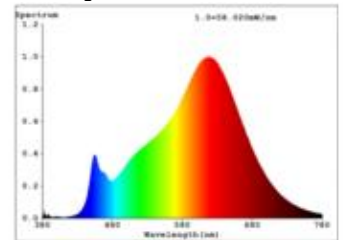

Datasheet
5926801

21,6W/m Nature LED-Streifen 4000K 5m

Our 21.6 W Nature Strip IP20 is all about environmental protection. Compared to our conventional LED strips, the HE strip is 30% more efficient. It has a remarkable efficiency of 167 lm/W. By using smaller power supply units, a very environmentally friendly lighting solution can be created. An almost lifelike color rendering index of 96 and more guarantees excellent staging of the lighting object.

Dimmable yes

19.450 lm	luminous flux
3.890 lm/m	luminous flux / m
108 Watt	rated power
216 Watt/m	rated power / m
24 V DC	output voltage
4000 K	colour temperature
Neutralweiss	colour perception
Ra>96	colour rendering
5 sdcm	colour consistency
120°	beam angle
5.000 mm	length of strip on wheel
3.500 mm	max. strip length
10 mm	width
1 mm	height
2835	LED chipset
240 LED/m	LED chips / m
416 mm	LED pitch
3.333 mm	smallest cuttable unit
1000 mm	length connection cable side 1
1000 mm	length connection cable side 2
25 mm	lowest bending radius
IP20	type of protection
85 °C	max. temperature at tc test point
-40° - 80°C	temperature range in operation
yes	Aluminum profile necessary for cooling?
Ø 54.000 h	nominal life time
L80B10	rated life time
0,8	lumen maintenance factor at the end of the nominal life
900 mA	nominal current
108 kWh/1000	energy consumption

Spectral power distribution
in the range 180 - 800 nm

Sigor
5926801

A	
B	
C	← C
D	
E	
F	
G	

108
kWh/1000h

2019/2015

as of: 20.02.2024

5926801

21,6W/m Nature LED-Streifen 4000K 5m