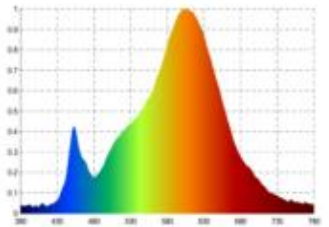

The slim version also allows lighting solutions where space is extremely limited.

Tight binning with only 6 SDCM guarantees a homogeneous light color both on the strip and with different strips of this type.

A wide range of suitable controls is available, whether DALI, WIFI, ZIGBEE, BLUETOOTH or radio.

Dimmable: yes

9.000 lm	luminous flux
1.800 lm/m	luminous flux / m
72 Watt	rated power
14.40 Watt/m	rated power / m
24 V DC	output voltage
2700 K	colour temperature
Warmweiss-E)	colour perception
Ra>90	colour rendering
6 sdcm	colour consistency
120°	beam angle
5.000 mm	length of strip on wheel
5.000 mm	max. strip length
5 mm	width
1.30 mm	height
2835	LED chipset
160 LED/m	LED chips / m
6.25 mm	LED pitch
50 mm	smallest cuttable unit
1000 mm	length connection cable side 1
1000 mm	length connection cable side 2
50 mm	lowest bending radius
IP20	type of protection
75 °C	max. temperature at tc test point
-20° - 40°C	temperature range in operation
yes	Aluminum profile necessary for cooling?
Ø 50.000 h	nominal life time
L70B10	rated life time
0.7	lumen maintenance factor at the end of the nominal life
600 mA	nominal current
72 kWh/1000h	energy consumption

Spectral power distribution
in the range 180 - 800 nm

Sigor
5927001

A	▶
B	▶
C	▶
D	▶
E	▶
F	▶
G	▶

72
kWh/1000h

2019/2015

as of: 14.08.2024

5927001

Lichtstreifen Expert Slim 14,4 W/m 2700K