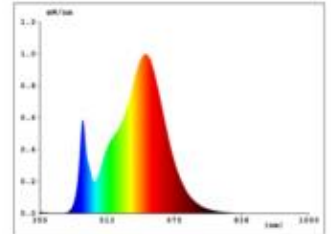

A wide range of suitable controls is available, whether DALI, WIFI, ZIGBEE, BLUETOOTH or radio.

Dimmable yes

9.300 lm	luminous flux
1.860 lm/m	luminous flux / m
72 Watt	rated power
14.40 Watt/m	rated power / m
24 V DC	output voltage
3000 K	colour temperature
Warmweiss	colour perception
Ra>90	colour rendering
6 sdcm	colour consistency
120°	beam angle
5.000 mm	length of strip on wheel
5.000 mm	max. strip length
5 mm	width
1.30 mm	height
2835	LED chipset
160 LED/m	LED chips / m
6.25 mm	LED pitch
50 mm	smallest cuttable unit
1000 mm	length connection cable side 1
1000 mm	length connection cable side 2
50 mm	lowest bending radius
IP20	type of protection
75 °C	max. temperature at tc test point
-20° - 40°C	temperature range in operation
yes	Aluminum profile necessary for cooling?
Ø 50.000 h	nominal life time
L70B10	rated life time
0.7	lumen maintenance factor at the end of the nominal life
600 mA	nominal current
72 kWh/1000h	energy consumption

Spectral power distribution  
in the range 180 - 800 nm

**Sigor**  
5927101

A	
B	
C	
D	
E	← E
F	
G	

**72**  
kWh/1000h

2019/2015

as of: 14.08.2024

5927101

Lichtstreifen Expert Slim 14,4 W/m 3000K