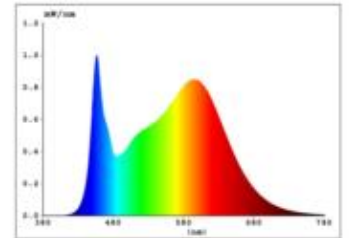

A wide range of suitable controls is available, whether DALI, WIFI, ZIGBEE, BLUETOOTH or radio.

Dimmable yes

10.000 lm	luminous flux
2.000 lm/m	luminous flux / m
72 Watt	rated power
14.40 Watt/m	rated power / m
24 V DC	output voltage
4000 K	colour temperature
Neutralweiss	colour perception
Ra>90	colour rendering
6 sdcm	colour consistency
120°	beam angle
5.000 mm	length of strip on wheel
5.000 mm	max. strip length
5 mm	width
1.30 mm	height
2835	LED chipset
160 LED/m	LED chips / m
6.25 mm	LED pitch
50 mm	smallest cuttable unit
1000 mm	length connection cable side 1
1000 mm	length connection cable side 2
50 mm	lowest bending radius
IP20	type of protection
75 °C	max. temperature at tc test point
-20° - 40°C	temperature range in operation
yes	Aluminum profile necessary for cooling?
Ø 50.000 h	nominal life time
L70B10	rated life time
0.7	lumen maintenance factor at the end of the nominal life
600 mA	nominal current
2 kWh/1000h	energy consumption

Spectral power distribution  
in the range 180 - 800 nm

**Sigor**  
5927201

A	▶
B	▶
C	▶
D	▶
E	▶
F	▶
G	▶

**72**  
kWh/1000h

as of: 14.08.2024

5927201

Lichtstreifen Expert Slim 14,4 W/m 4000K

**Manual:**