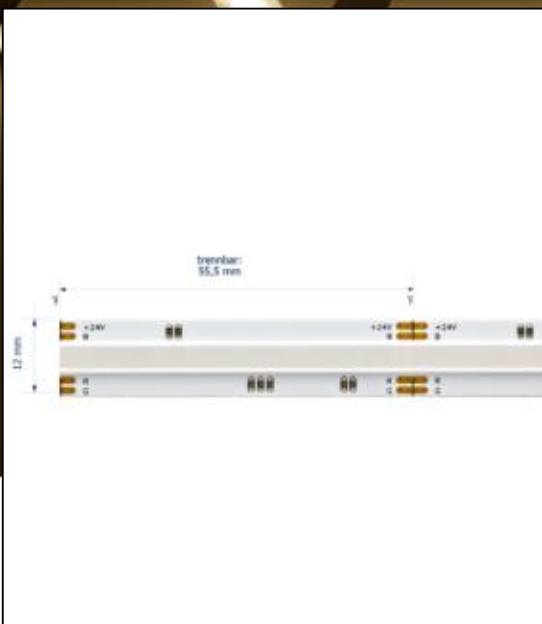

Datasheet
5930601

15W/m COB RGB LED-Streifen RGB 5m

Our 15W **EXPERT STRIPE** COB emits homogeneous light completely without light spots. Therefore, it is particularly well suited for use in very flat profiles or indirect lighting with a short distance to reflective surfaces. This is made possible by the continuous phosphor coating. The COB strip implements almost any light and color moods in the object. At different times, you set the scene with the band different light colors. The light color can be shifted in the complete color spectrum.

Especially important in the object: we offer a 3-year warranty and vouch for the high-quality workmanship and durability of these strips.

Dimmable: yes

3.230 lm	luminous flux
646 lm/m	luminous flux / m
75 Watt	rated power
15 Watt/m	rated power / m
24 V DC	output voltage
RGB K	colour temperature
RGB	colour perception
Ra>0	colour rendering
- sdcn	colour consistency
120°	beam angle
5.000 mm	length of strip on wheel
5.000 mm	max. strip length
12 mm	width
2 mm	height
COB	LED chipset
1.134 LED/m	LED chips / m
0 mm	LED pitch
55.50 mm	smallest cuttable unit
1000 mm	length connection cable side 1
1000 mm	length connection cable side 2
10 mm	lowest bending radius
IP20	type of protection
60 °C	max. temperature at tc test point
-20° - 50°C	temperature range in operation
yes	Aluminum profile necessary for cooling?
Ø 45.000 h	nominal life time
L70B10	rated life time
0.7	lumen maintenance factor at the end of the nominal life
625 mA	nominal current
75 kWh/1000h	energy consumption

as of: 08.11.2022

5930601

15W/m COB RGB LED-Streifen RGB 5m

Manual:

https://shop.sigor.de/media/pdf/5930601_manual.pdf

as of: 08.11.2022

Page: 2