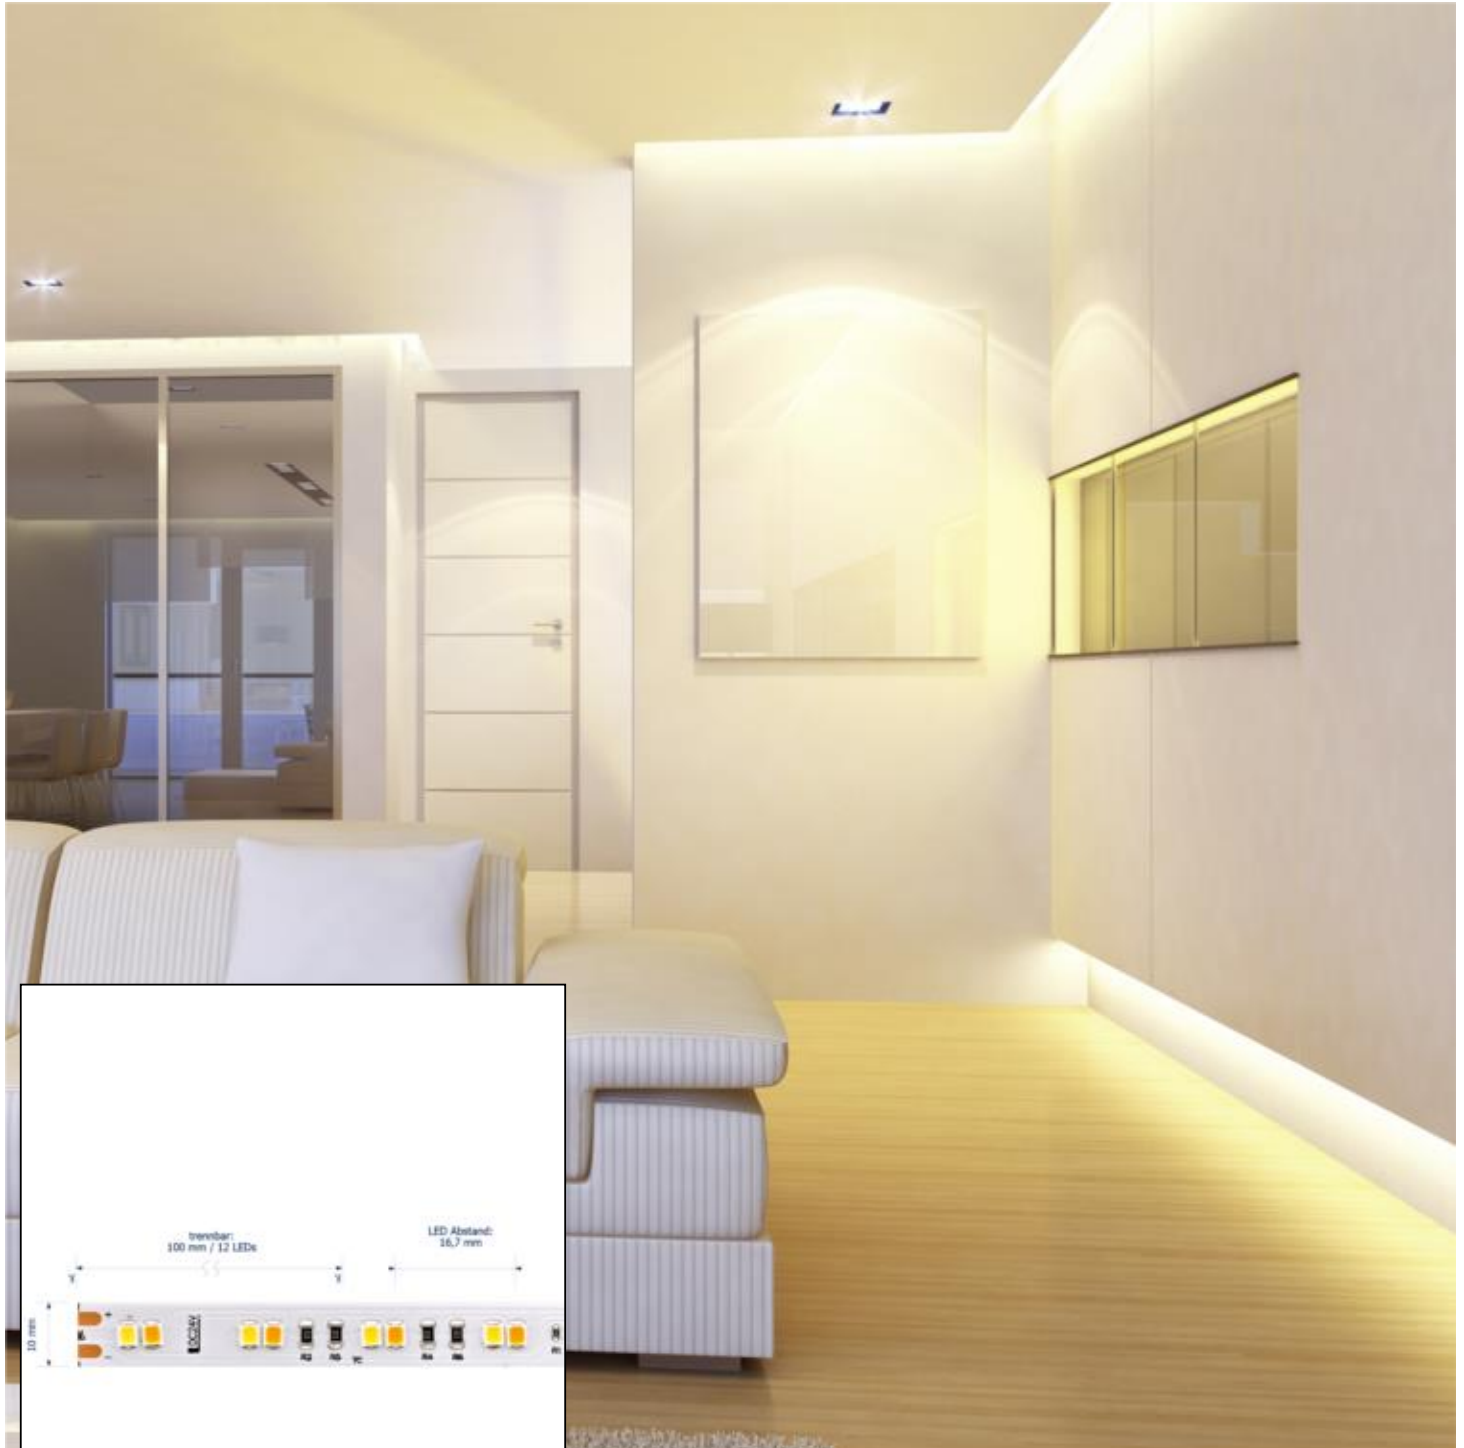

5931001

14,4W/m Dim-To-Warm LED-Streifen 3500-2100K 5m

Manual:

<https://shop.sigor.de/media/pdf/5931001_manual.pdf>

as of: 25.11.2024

Page: 2