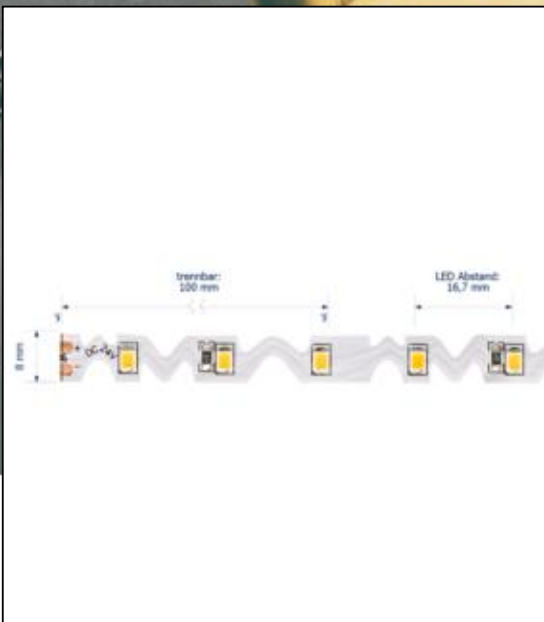

## 12W/m EXPERT S-SHAPE LED-Streifen 2.700K 5m

Our 12W **EXPERT S-SHAPE 24V** belongs to our special strips. With you will find solutions for special applications. The strip is particularly bendable for example contour strong lighting projects.

Dimmable: yes

5.225 lm	luminous flux
1.045 lm/m	luminous flux / m
60 Watt	rated power
12 Watt/m	rated power / m
24 V DC	output voltage
2700 K	colour temperature
Warmweiss-E)	colour perception
Ra>90	colour rendering
3 sdcm	colour consistency
120°	beam angle
5.000 mm	length of strip on wheel
5.000 mm	max. strip length
8 mm	width
1.20 mm	height
2835	LED chipset
60 LED/m	LED chips / m
16.70 mm	LED pitch
100 mm	smallest cuttable unit
1000 mm	length connection cable side 1
1000 mm	length connection cable side 2
50 mm	lowest bending radius
IP20	type of protection
60 °C	max. temperature at tc test point
-20° - 50°C	temperature range in operation
Ø 50.000 h	nominal life time
L70B10	rated life time
0.7	lumen maintenance factor at the end of the nominal life
500 mA	nominal current
60 kWh/1000h	energy consumption / m

as of: 21.01.2022

5932101

12W/m EXPERT S-SHAPE LED-Streifen 2.700K 5m

**Manual:**

[https://shop.sigor.de/media/pdf/5932101\\_manual.pdf](https://shop.sigor.de/media/pdf/5932101_manual.pdf)

as of: 21.01.2022