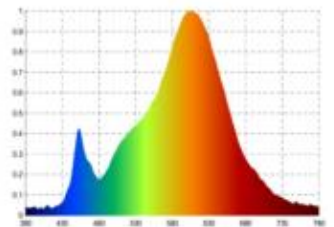

Datasheet
5932301

3,6W/m EXPERT Vario Cut LED-Streifen 2700K

Our 3.6W **EXPERT LONG DISTANCE Vario Cut 24V** is produced for you to your desired dimension. Simply select a length of up to 8 meters.

The EXPERT DISTANCE has special photometric characteristics for use in demanding lighting objects.

Dimmable: yes

443 lm	luminous flux
443 lm/m	luminous flux / m
3.60 Watt	rated power
3.60 Watt/m	rated power / m
24 V DC	output voltage
2700 K	colour temperature
Warmweiss-E)	colour perception
Ra>90	colour rendering
<3 sdcM	colour consistency
120°	beam angle
50.000 mm	length of strip on wheel
8.000 mm	max. strip length
8 mm	width
11 mm	height
2835	LED chipset
64 LED/m	LED chips / m
1.563 mm	LED pitch
125 mm	smallest cuttable unit
1000 mm	length connection cable side 1
1000 mm	length connection cable side 2
60 mm	lowest bending radius
IP20	type of protection
75 °C	max. temperature at tc test point
-20° - 45°C	temperature range in operation
no	Aluminum profile necessary for cooling?
Ø 60.000 h	nominal life time
L70B50	rated life time
0.7	lumen maintenance factor at the end of the nominal life
150 mA	nominal current
4 kWh/1000h	energy consumption

Spectral power distribution
in the range 180 - 800 nm

SIGOR
5932301

A	▶
B	▶
C	▶
D	▶
E	▶
F	▶
G	▶

180
kWh/1000h

2019/2015

as of: 02.04.2024

5932301

3,6W/m EXPERT Vario Cut LED-Streifen 2700K