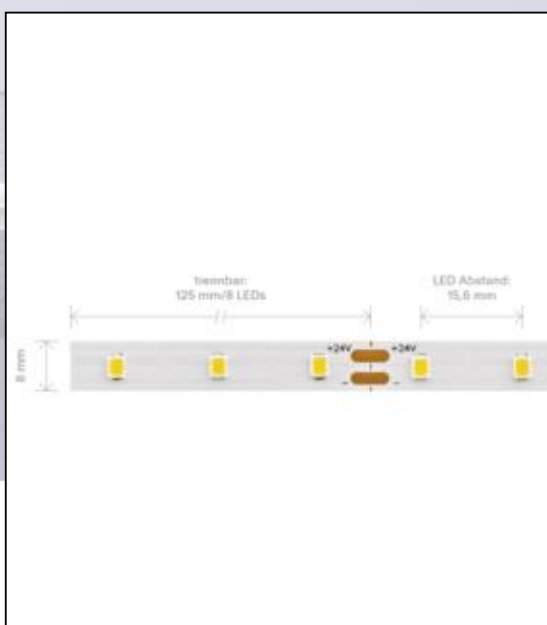

Datasheet
5932301

3,6W/m EXPERT Vario Cut LED-Streifen 2700K

Our 3.6W **EXPERT LONG DISTANCE Vario Cut 24V** is produced for you to your desired dimension. Simply select a length of up to 8 meters.

The EXPERT DISTANCE has special photometric characteristics for use in demanding lighting objects.

Dimmable: yes

443 lm	luminous flux
443 lm/m	luminous flux / m
3.60 Watt	rated power
3.60 Watt/m	rated power / m
24 V DC	output voltage
2700 K	colour temperature
Warmweiss-E)	colour perception
Ra>90	colour rendering
<3 sdcM	colour consistency
120°	beam angle
50.000 mm	length of strip on wheel
8.000 mm	max. strip length
8 mm	width
11 mm	height
2835	LED chipset
64 LED/m	LED chips / m
1.563 mm	LED pitch
125 mm	smallest cuttable unit
1000 mm	length connection cable side 1
1000 mm	length connection cable side 2
60 mm	lowest bending radius
IP20	type of protection
75 °C	max. temperature at tc test point
-20° - 45°C	temperature range in operation
no	Aluminum profile necessary for cooling?
Ø 60.000 h	nominal life time
L70B50	rated life time
0.7	lumen maintenance factor at the end of the nominal life
150 mA	nominal current
4 kWh/1000h	energy consumption

Spectral power distribution
in the range 180 - 800 nm

SIGOR
5932301

A	▶
B	▶
C	▶
D	▶
E	▶
F	▶
G	▶

180
kWh/1000h

2019/2015

as of: 02.04.2024

5932301

3,6W/m EXPERT Vario Cut LED-Streifen 2700K