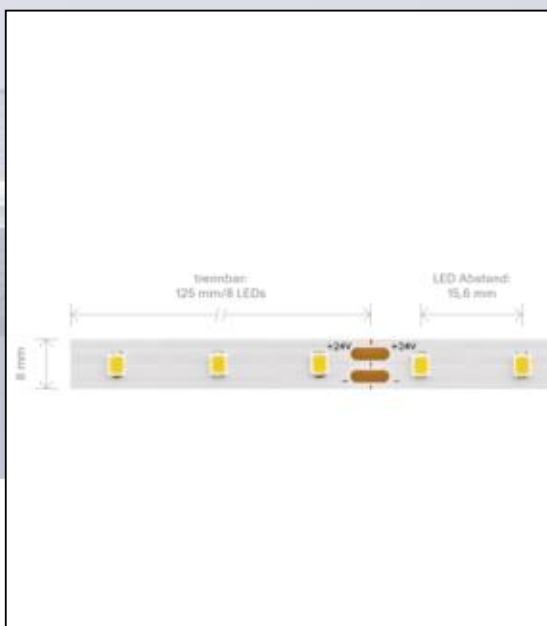

Datasheet
5932401

3,6W/m EXPERT Vario Cut LED-Streifen 3000K

Our 3.6W **EXPERT LONG DISTANCE Vario Cut 24V** is produced for you to your desired dimension. Simply select a length of up to 8 meters.

The EXPERT DISTANCE has special photometric characteristics for use in demanding lighting objects.

Dimmable: yes

450 lm	luminous flux
450 lm/m	luminous flux / m
3.60 Watt	rated power
3.60 Watt/m	rated power / m
24 V DC	output voltage
3000 K	colour temperature
Warmweiss	colour perception
Ra>90	colour rendering
<3 sdcn	colour consistency
120°	beam angle
50.000 mm	length of strip on wheel
8.000 mm	max. strip length
8 mm	width
11 mm	height
2835	LED chipset
64 LED/m	LED chips / m
1.563 mm	LED pitch
125 mm	smallest cuttable unit
1000 mm	length connection cable side 1
1000 mm	length connection cable side 2
60 mm	lowest bending radius
IP20	type of protection
75 °C	max. temperature at tc test point
-20° - 45°C	temperature range in operation
no	Aluminum profile necessary for cooling?
Ø 60.000 h	nominal life time
L70B50	rated life time
0.7	lumen maintenance factor at the end of the nominal life
150 mA	nominal current
4 kWh/1000h	energy consumption

Spectral power distribution
in the range 180 - 800 nm

SIGOR
5932401

A	
B	
C	
D	
E	← E
F	
G	

180
kWh/1000h

2019/2015

as of: 02.04.2024

5932401

3,6W/m EXPERT Vario Cut LED-Streifen 3000K