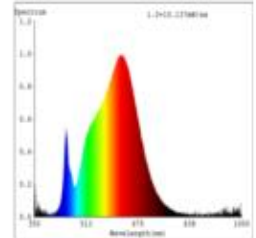

Datasheet
5932401

3,6W/m EXPERT Vario Cut LED-Streifen 3000K

Our 3.6W **EXPERT LONG DISTANCE Vario Cut 24V** is produced for you to your desired dimension. Simply select a length of up to 8 meters.

The EXPERT DISTANCE has special photometric characteristics for use in demanding lighting objects.

Dimmable: yes

450 lm	luminous flux
450 lm/m	luminous flux / m
3.60 Watt	rated power
3.60 Watt/m	rated power / m
24 V DC	output voltage
3000 K	colour temperature
Warmweiss	colour perception
Ra>90	colour rendering
<3 sdcn	colour consistency
120°	beam angle
50.000 mm	length of strip on wheel
8.000 mm	max. strip length
8 mm	width
11 mm	height
2835	LED chipset
64 LED/m	LED chips / m
1.563 mm	LED pitch
125 mm	smallest cuttable unit
1000 mm	length connection cable side 1
1000 mm	length connection cable side 2
60 mm	lowest bending radius
IP20	type of protection
75 °C	max. temperature at tc test point
-20° - 45°C	temperature range in operation
no	Aluminum profile necessary for cooling?
Ø 60.000 h	nominal life time
L70B50	rated life time
0.7	lumen maintenance factor at the end of the nominal life
150 mA	nominal current
4 kWh/1000h	energy consumption

Spectral power distribution
in the range 180 - 800 nm

SIGOR
5932401

A	
B	
C	
D	
E	← E
F	
G	

180
kWh/1000h

2019/2015

as of: 02.04.2024

5932401

3,6W/m EXPERT Vario Cut LED-Streifen 3000K