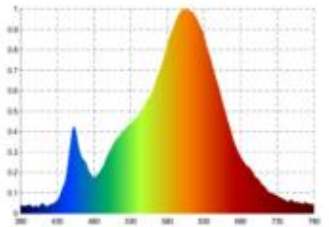

Datasheet 5932501

7,2W/m EXPERT Vario Cut LED-Streifen 2700K

Our 7.2W **EXPERT LONG DISTANCE Vario Cut 24V** is produced for you to your desired dimension. Simply select a length of up to 7 meters.

The EXPERT DISTANCE has special photometric characteristics for use in demanding lighting objects.

Dimmable: yes

886 lm	luminous flux
886 lm/m	luminous flux / m
7.20 Watt	rated power
7.20 Watt/m	rated power / m
24 V DC	output voltage
2700 K	colour temperature
Warmweiss-E)	colour perception
Ra>90	colour rendering
<3 sdcM	colour consistency
120°	beam angle
50.000 mm	length of strip on wheel
7.000 mm	max. strip length
10 mm	width
11 mm	height
2835	LED chipset
128 LED/m	LED chips / m
781 mm	LED pitch
625 mm	smallest cuttable unit
1000 mm	length connection cable side 1
1000 mm	length connection cable side 2
60 mm	lowest bending radius
IP20	type of protection
75 °C	max. temperature at tc test point
-20° - 45°C	temperature range in operation
no	Aluminum profile necessary for cooling?
Ø 60.000 h	nominal life time
L70B50	rated life time
0.7	lumen maintenance factor at the end of the nominal life
300 mA	nominal current
8 kWh/1000h	energy consumption

Spectral power distribution
in the range 180 - 800 nm

SIGOR
5932501

A	
B	
C	
D	
E	← E
F	
G	

360
kWh/1000h

2019/2015

as of: 02.04.2024

5932501

7,2W/m EXPERT Vario Cut LED-Streifen 2700K