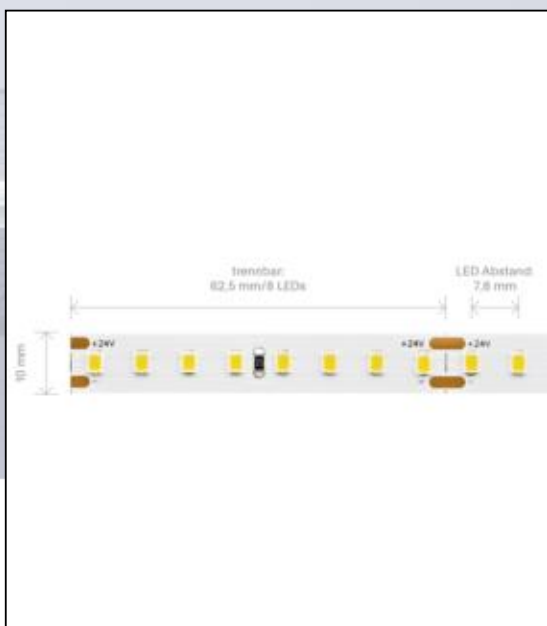

Datasheet 5932501

7,2W/m EXPERT Vario Cut LED-Streifen 2700K

Our 7.2W **EXPERT LONG DISTANCE Vario Cut 24V** is produced for you to your desired dimension. Simply select a length of up to 7 meters.

The EXPERT DISTANCE has special photometric characteristics for use in demanding lighting objects.

Dimmable: yes

886 lm	luminous flux
886 lm/m	luminous flux / m
7.20 Watt	rated power
7.20 Watt/m	rated power / m
24 V DC	output voltage
2700 K	colour temperature
Warmweiss-E)	colour perception
Ra>90	colour rendering
<3 sdcM	colour consistency
120°	beam angle
50.000 mm	length of strip on wheel
7.000 mm	max. strip length
10 mm	width
11 mm	height
2835	LED chipset
128 LED/m	LED chips / m
781 mm	LED pitch
625 mm	smallest cuttable unit
1000 mm	length connection cable side 1
1000 mm	length connection cable side 2
60 mm	lowest bending radius
IP20	type of protection
75 °C	max. temperature at tc test point
-20° - 45°C	temperature range in operation
no	Aluminum profile necessary for cooling?
Ø 60.000 h	nominal life time
L70B50	rated life time
0.7	lumen maintenance factor at the end of the nominal life
300 mA	nominal current
8 kWh/1000h	energy consumption

Spectral power distribution
in the range 180 - 800 nm

SIGOR
5932501

A	
B	
C	
D	
E	← E
F	
G	

360
kWh/1000h

2019/2015

as of: 02.04.2024

5932501

7,2W/m EXPERT Vario Cut LED-Streifen 2700K