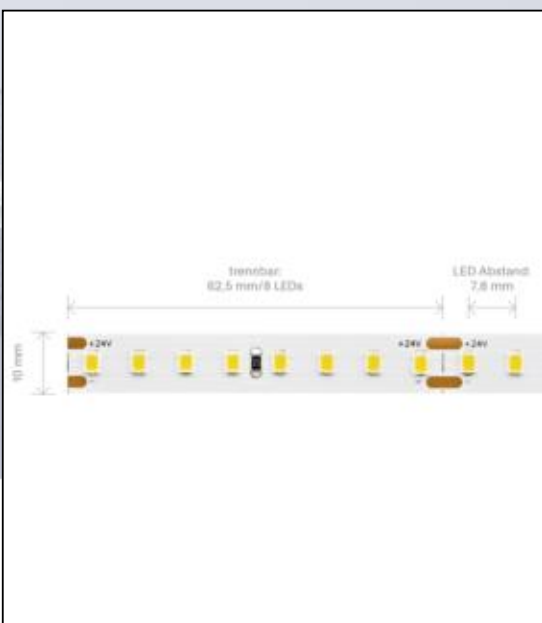

**Datasheet**  
**5932601**

**7,2W/m EXPERT Vario Cut LED-Streifen 3000K**

Our 7.2W **EXPERT LONG DISTANCE Vario Cut 24V** is produced for you to your desired dimension. Simply select a length of up to 7 meters.

The EXPERT DISTANCE has special photometric characteristics for use in demanding lighting objects.

A tight binning with only 3 SDCM guarantees a homogeneous light color both on the strip and with different strips of this type.

Particularly important in the object: we offer a 5-year warranty and vouch for the high-quality workmanship and durability of these strips.

Dimmable yes

900 lm	luminous flux
900 lm/m	luminous flux / m
7.20 Watt	rated power
7.20 Watt/m	rated power / m
24 V DC	output voltage
3000 K	colour temperature
Warmweiss	colour perception
Ra>90	colour rendering
<3 sdcn	colour consistency
120°	beam angle
50.000 mm	length of strip on wheel
7.000 mm	max. strip length
10 mm	width
11 mm	height
2835	LED chipset
128 LED/m	LED chips / m
781 mm	LED pitch
625 mm	smallest cuttable unit
1000 mm	length connection cable side 1
1000 mm	length connection cable side 2
60 mm	lowest bending radius
IP20	type of protection
75 °C	max. temperature at tc test point
-20° - 45°C	temperature range in operation
no	Aluminum profile necessary for cooling?
Ø 60.000 h	nominal life time
L70B50	rated life time
0.7	lumen maintenance factor at the end of the nominal life
300 mA	nominal current
8 kWh/1000h	energy consumption

Spectral power distribution  
in the range 180 - 800 nm

**SIGOR**  
5932601

A	
B	
C	
D	
E	E
F	
G	

**360**  
kWh/1000h

2019/2015

as of: 02.04.2024

5932601

7,2W/m EXPERT Vario Cut LED-Streifen 3000K