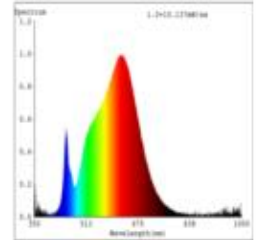

The EXPERT DISTANCE has special photometric characteristics for use in demanding lighting objects.

A tight binning with only 3 SDCM guarantees a homogeneous light color both on the strip and with different strips of this type.

Particularly important in the object: we offer a 5-year warranty and vouch for the high-quality workmanship and durability of these strips.

Dimmable yes

900 lm	luminous flux
900 lm/m	luminous flux / m
7.20 Watt	rated power
7.20 Watt/m	rated power / m
24 V DC	output voltage
3000 K	colour temperature
Warmweiss	colour perception
Ra>90	colour rendering
<3 sdcn	colour consistency
120°	beam angle
50.000 mm	length of strip on wheel
7.000 mm	max. strip length
10 mm	width
11 mm	height
2835	LED chipset
128 LED/m	LED chips / m
781 mm	LED pitch
625 mm	smallest cuttable unit
1000 mm	length connection cable side 1
1000 mm	length connection cable side 2
60 mm	lowest bending radius
IP20	type of protection
75 °C	max. temperature at tc test point
-20° - 45°C	temperature range in operation
no	Aluminum profile necessary for cooling?
Ø 60.000 h	nominal life time
L70B50	rated life time
0.7	lumen maintenance factor at the end of the nominal life
300 mA	nominal current
8 kWh/1000h	energy consumption

Spectral power distribution  
in the range 180 - 800 nm

**SIGOR**  
5932601

A	
B	
C	
D	
E	E
F	
G	

**360**  
kWh/1000h

2019/2015

as of: 02.04.2024

5932601

7,2W/m EXPERT Vario Cut LED-Streifen 3000K