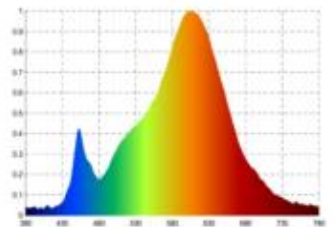

**Datasheet**  
**5932701**

**14,4W/m EXPERT Vario Cut LED-Streifen 2700K**

Our 14.4W **EXPERT LONG DISTANCE Vario Cut 24V** is produced for you to your desired dimension. Simply select a length of up to 5 meters.

The EXPERT DISTANCE has special photometric characteristics for use in demanding lighting objects.

A tight binning with only 3 SDCM guarantees a homogeneous light color both on the strip and with different strips of this type.

Particularly important in the object: we offer a 5-year warranty and vouch for the high-quality workmanship and durability of these strips.

Dimmable: yes

1.728 lm	luminous flux
1.728 lm/m	luminous flux / m
14.40 Watt	rated power
14.40 Watt/m	rated power / m
24 V DC	output voltage
2700 K	colour temperature
Warmweiss-E)	colour perception
Ra>90	colour rendering
<3 sdcM	colour consistency
120°	beam angle
50.000 mm	length of strip on wheel
5.000 mm	max. strip length
10 mm	width
11 mm	height
2835	LED chipset
128 LED/m	LED chips / m
781 mm	LED pitch
625 mm	smallest cuttable unit
1000 mm	length connection cable side 1
1000 mm	length connection cable side 2
60 mm	lowest bending radius
IP20	type of protection
75 °C	max. temperature at tc test point
-20° - 45°C	temperature range in operation
yes	Aluminum profile necessary for cooling?
Ø 60.000 h	nominal life time
L70B50	rated life time
0.7	lumen maintenance factor at the end of the nominal life
600 mA	nominal current
15 kWh/1000h	energy consumption

Spectral power distribution  
in the range 180 - 800 nm

**Sigor**  
5932701

A	
B	
C	
D	
E	←
F	
G	

**720**  
kWh/1000h

2019/2015

as of: 02.04.2024

5932701

14,4W/m EXPERT Vario Cut LED-Streifen 2700K