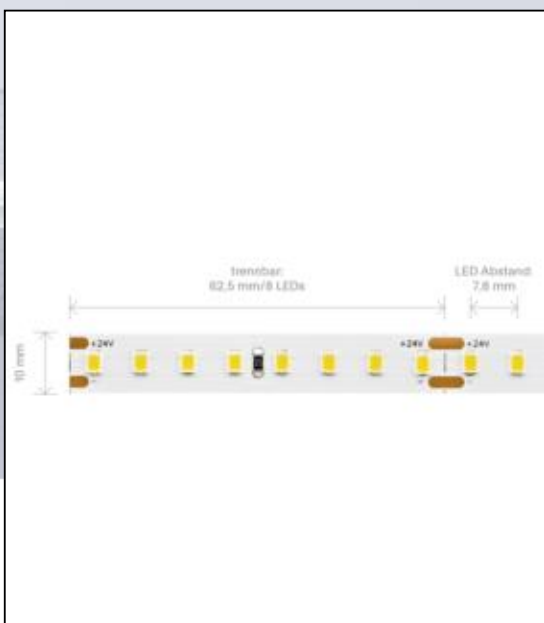

**Datasheet**  
**5932701**

**14,4W/m EXPERT Vario Cut LED-Streifen 2700K**

Our 14.4W **EXPERT LONG DISTANCE Vario Cut 24V** is produced for you to your desired dimension. Simply select a length of up to 5 meters.

The EXPERT DISTANCE has special photometric characteristics for use in demanding lighting objects.

A tight binning with only 3 SDCM guarantees a homogeneous light color both on the strip and with different strips of this type.

Particularly important in the object: we offer a 5-year warranty and vouch for the high-quality workmanship and durability of these strips.

Dimmable: yes

1.728 lm	luminous flux
1.728 lm/m	luminous flux / m
14.40 Watt	rated power
14.40 Watt/m	rated power / m
24 V DC	output voltage
2700 K	colour temperature
Warmweiss-E)	colour perception
Ra>90	colour rendering
<3 sdcM	colour consistency
120°	beam angle
50.000 mm	length of strip on wheel
5.000 mm	max. strip length
10 mm	width
11 mm	height
2835	LED chipset
128 LED/m	LED chips / m
781 mm	LED pitch
625 mm	smallest cuttable unit
1000 mm	length connection cable side 1
1000 mm	length connection cable side 2
60 mm	lowest bending radius
IP20	type of protection
75 °C	max. temperature at tc test point
-20° - 45°C	temperature range in operation
yes	Aluminum profile necessary for cooling?
Ø 60.000 h	nominal life time
L70B50	rated life time
0.7	lumen maintenance factor at the end of the nominal life
600 mA	nominal current
15 kWh/1000h	energy consumption

Spectral power distribution  
in the range 180 - 800 nm

**Sigor**  
5932701

A	
B	
C	
D	
E	←
F	
G	

**720**  
kWh/1000h

2019/2015

as of: 02.04.2024

5932701

14,4W/m EXPERT Vario Cut LED-Streifen 2700K