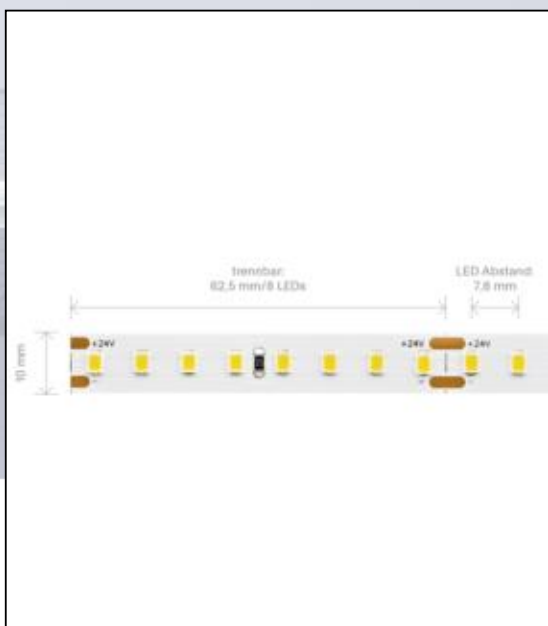

Datasheet
5932801

14,4W/m EXPERT Vario Cut LED-Streifen 3000K

Our 14.4W **EXPERT LONG DISTANCE Vario Cut 24V** is produced for you to your desired dimension. Simply select a length of up to 5 meters.

The EXPERT DISTANCE has special photometric characteristics for use in demanding lighting objects.

Dimmable: yes

1.756 lm	luminous flux
1.756 lm/m	luminous flux / m
14.40 Watt	rated power
14.40 Watt/m	rated power / m
24 V DC	output voltage
3000 K	colour temperature
Warmweiss	colour perception
Ra>90	colour rendering
<3 sdcn	colour consistency
120°	beam angle
50.000 mm	length of strip on wheel
5.000 mm	max. strip length
10 mm	width
11 mm	height
2835	LED chipset
128 LED/m	LED chips / m
781 mm	LED pitch
625 mm	smallest cuttable unit
1000 mm	length connection cable side 1
1000 mm	length connection cable side 2
60 mm	lowest bending radius
IP20	type of protection
75 °C	max. temperature at tc test point
-20° - 45°C	temperature range in operation
yes	Aluminum profile necessary for cooling?
Ø 60.000 h	nominal life time
L70B50	rated life time
0.7	lumen maintenance factor at the end of the nominal life
600 mA	nominal current
15 kWh/1000h	energy consumption

Spectral power distribution
in the range 180 - 800 nm

SIGOR
5932801

A	
B	
C	
D	
E	←
F	
G	

720
kWh/1000h

2019/2015

as of: 02.04.2024

5932801

14,4W/m EXPERT Vario Cut LED-Streifen 3000K