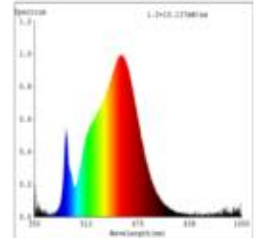

Datasheet
5932801

14,4W/m EXPERT Vario Cut LED-Streifen 3000K

Our 14.4W **EXPERT LONG DISTANCE Vario Cut 24V** is produced for you to your desired dimension. Simply select a length of up to 5 meters.

The EXPERT DISTANCE has special photometric characteristics for use in demanding lighting objects.

Dimmable: yes

1.756 lm	luminous flux
1.756 lm/m	luminous flux / m
14.40 Watt	rated power
14.40 Watt/m	rated power / m
24 V DC	output voltage
3000 K	colour temperature
Warmweiss	colour perception
Ra>90	colour rendering
<3 sdcn	colour consistency
120°	beam angle
50.000 mm	length of strip on wheel
5.000 mm	max. strip length
10 mm	width
11 mm	height
2835	LED chipset
128 LED/m	LED chips / m
781 mm	LED pitch
625 mm	smallest cuttable unit
1000 mm	length connection cable side 1
1000 mm	length connection cable side 2
60 mm	lowest bending radius
IP20	type of protection
75 °C	max. temperature at tc test point
-20° - 45°C	temperature range in operation
yes	Aluminum profile necessary for cooling?
Ø 60.000 h	nominal life time
L70B50	rated life time
0.7	lumen maintenance factor at the end of the nominal life
600 mA	nominal current
15 kWh/1000h	energy consumption

Spectral power distribution
in the range 180 - 800 nm

SIGOR
5932801

A	
B	
C	
D	
E	←
F	
G	

720
kWh/1000h

2019/2015

as of: 02.04.2024

5932801

14,4W/m EXPERT Vario Cut LED-Streifen 3000K