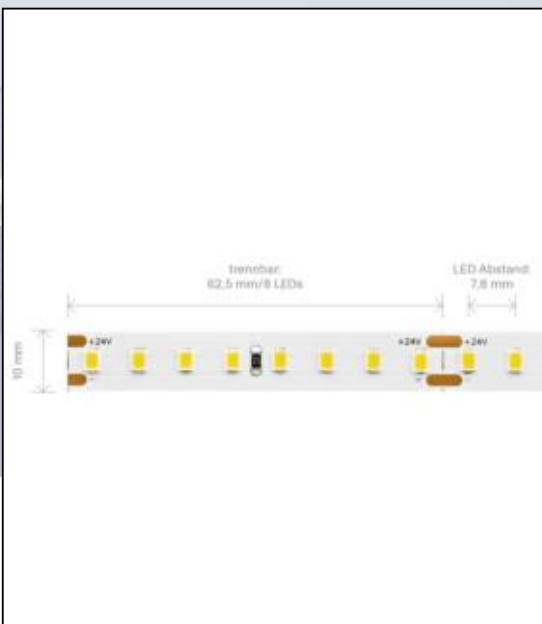

Datasheet
5932901

19,2W/m EXPERT Vario Cut LED-Streifen 2700K

Our 19.2W **EXPERT LONG DISTANCE Vario Cut 24V** is produced for you to your desired dimension. Simply select a length of up to 5 meters.

The EXPERT DISTANCE has special photometric characteristics for use in demanding lighting objects.

Dimmable: yes

2.208 lm	luminous flux
2.208 lm/m	luminous flux / m
19.20 Watt	rated power
19.20 Watt/m	rated power / m
24 V DC	output voltage
2700 K	colour temperature
Warmweiss-E)	colour perception
Ra>90	colour rendering
<3 sdcM	colour consistency
120°	beam angle
50.000 mm	length of strip on wheel
5.000 mm	max. strip length
10 mm	width
11 mm	height
2835	LED chipset
128 LED/m	LED chips / m
781 mm	LED pitch
625 mm	smallest cuttable unit
1000 mm	length connection cable side 1
1000 mm	length connection cable side 2
60 mm	lowest bending radius
IP20	type of protection
75 °C	max. temperature at tc test point
-20° - 45°C	temperature range in operation
yes	Aluminum profile necessary for cooling?
Ø 60.000 h	nominal life time
L70B50	rated life time
0.7	lumen maintenance factor at the end of the nominal life
800 mA	nominal current
20 kWh/1000h	energy consumption

Spectral power distribution
in the range 180 - 800 nm

SIGOR
5932901

A	▶
B	▶
C	▶
D	▶
E	▶
F	▶
G	▶

F

960
kWh/1000h

2019/2015

as of: 02.04.2024

5932901

19,2W/m EXPERT Vario Cut LED-Streifen 2700K

Manual:

https://shop.sigor.de/media/pdf/5932901_manual.pdf

as of: 02.04.2024

Page: 2