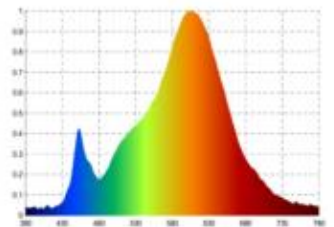

Datasheet
5932901

19,2W/m EXPERT Vario Cut LED-Streifen 2700K

Our 19.2W **EXPERT LONG DISTANCE Vario Cut 24V** is produced for you to your desired dimension. Simply select a length of up to 5 meters.

The EXPERT DISTANCE has special photometric characteristics for use in demanding lighting objects.

A tight binning with only 3 SDCM guarantees a homogeneous light color both on the strip and with different strips of this type.

Especially important in the object: we offer a 5-year warranty and vouch for the high-quality workmanship and durability of these strips.

Dimmable: yes

2.208 lm	luminous flux
2.208 lm/m	luminous flux / m
19.20 Watt	rated power
19.20 Watt/m	rated power / m
24 V DC	output voltage
2700 K	colour temperature
Warmweiss-E)	colour perception
Ra>90	colour rendering
<3 sdcM	colour consistency
120°	beam angle
50.000 mm	length of strip on wheel
5.000 mm	max. strip length
10 mm	width
11 mm	height
2835	LED chipset
128 LED/m	LED chips / m
781 mm	LED pitch
625 mm	smallest cuttable unit
1000 mm	length connection cable side 1
1000 mm	length connection cable side 2
60 mm	lowest bending radius
IP20	type of protection
75 °C	max. temperature at tc test point
-20° - 45°C	temperature range in operation
yes	Aluminum profile necessary for cooling?
Ø 60.000 h	nominal life time
L70B50	rated life time
0.7	lumen maintenance factor at the end of the nominal life
800 mA	nominal current
20 kWh/1000h	energy consumption

Spectral power distribution
in the range 180 - 800 nm

SIGOR
5932901

A	▶
B	▶
C	▶
D	▶
E	▶
F	▶
G	▶

F

960
kWh/1000h

2019/2015

as of: 02.04.2024

5932901