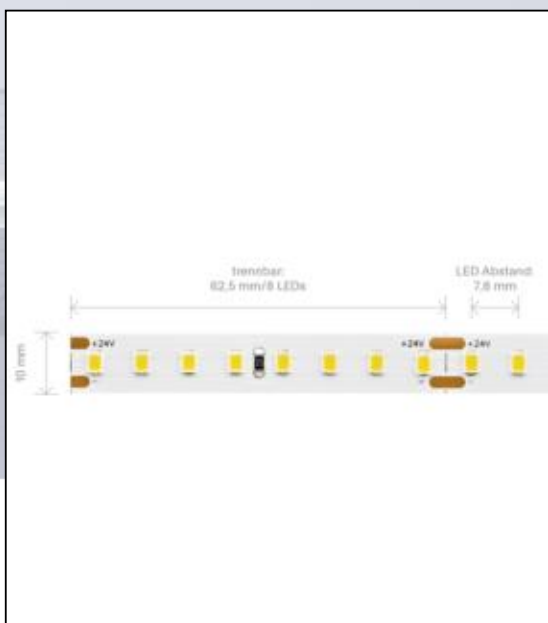

Datasheet
5933001

19,2W/m EXPERT Vario Cut LED-Streifen 3000K

Our 19.2W **EXPERT LONG DISTANCE Vario Cut 24V** is produced for you to your desired dimension. Simply select a length of up to 5 meters.

The EXPERT DISTANCE has special photometric characteristics for use in demanding lighting objects.

Dimmable: yes

2.246 lm	luminous flux
2.246 lm/m	luminous flux / m
19.20 Watt	rated power
19.20 Watt/m	rated power / m
24 V DC	output voltage
3000 K	colour temperature
Warmweiss	colour perception
Ra>90	colour rendering
<3 sdcM	colour consistency
120°	beam angle
50.000 mm	length of strip on wheel
5.000 mm	max. strip length
10 mm	width
11 mm	height
2835	LED chipset
128 LED/m	LED chips / m
781 mm	LED pitch
625 mm	smallest cuttable unit
1000 mm	length connection cable side 1
1000 mm	length connection cable side 2
60 mm	lowest bending radius
IP20	type of protection
75 °C	max. temperature at tc test point
-20° - 45°C	temperature range in operation
yes	Aluminum profile necessary for cooling?
Ø 60.000 h	nominal life time
L70B50	rated life time
0.7	lumen maintenance factor at the end of the nominal life
800 mA	nominal current
20 kWh/1000h	energy consumption

Spectral power distribution
in the range 180 - 800 nm

Sigor
5933001

A	▶
B	▶
C	▶
D	▶
E	▶
F	▶
G	▶

F

960
kWh/1000h

2019/2015

as of: 02.04.2024

5933001

19,2W/m EXPERT Vario Cut LED-Streifen 3000K

Manual:

https://shop.sigor.de/media/pdf/5933001_manual.pdf

as of: 02.04.2024

Page: 2