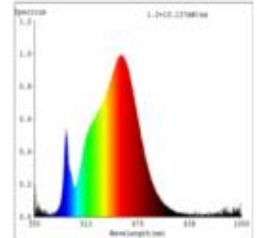

Datasheet
5933001

19,2W/m EXPERT Vario Cut LED-Streifen 3000K

Our 19.2W **EXPERT LONG DISTANCE Vario Cut 24V** is produced for you to your desired dimension. Simply select a length of up to 5 meters.

The EXPERT DISTANCE has special photometric characteristics for use in demanding lighting objects.

Dimmable: yes

2.246 lm	luminous flux
2.246 lm/m	luminous flux / m
19.20 Watt	rated power
19.20 Watt/m	rated power / m
24 V DC	output voltage
3000 K	colour temperature
Warmweiss	colour perception
Ra>90	colour rendering
<3 sdcM	colour consistency
120°	beam angle
50.000 mm	length of strip on wheel
5.000 mm	max. strip length
10 mm	width
11 mm	height
2835	LED chipset
128 LED/m	LED chips / m
781 mm	LED pitch
625 mm	smallest cuttable unit
1000 mm	length connection cable side 1
1000 mm	length connection cable side 2
60 mm	lowest bending radius
IP20	type of protection
75 °C	max. temperature at tc test point
-20° - 45°C	temperature range in operation
yes	Aluminum profile necessary for cooling?
Ø 60.000 h	nominal life time
L70B50	rated life time
0.7	lumen maintenance factor at the end of the nominal life
800 mA	nominal current
20 kWh/1000h	energy consumption

Spectral power distribution
in the range 180 - 800 nm

Sigor
5933001

A	▶
B	▶
C	▶
D	▶
E	▶
F	▶
G	▶

F

960
kWh/1000h

2019/2015

as of: 02.04.2024

5933001