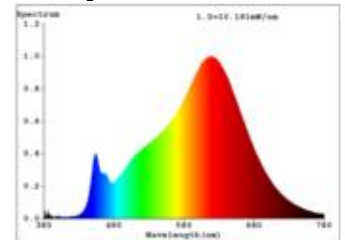

**Datasheet**  
**5933301**

**3,6W/m PRO LED-Streifen 2700K 5m**

Our 3.6 W **PRO STRIP IP20** belongs to the most frequently used strip group in the upscale lighting object. Here you have access to a wide range of luminous intensities and light colors from 2,400 K to 4,000 K. A tight binning with only 3 SDCM guarantees a homogeneous light color both on the strip and with different strips of this type.

Particularly important in the object: we offer a 5-year warranty and vouch for the high-quality workmanship and durability of these strips.

Dimmable: yes

2.880 lm	luminous flux
576 lm/m	luminous flux / m
18 Watt	rated power
3.60 Watt/m	rated power / m
24 V DC	output voltage
2700 K	colour temperature
Warmweiss-E)	colour perception
Ra>90	colour rendering
<3 sdcM	colour consistency
120°	beam angle
5.000 mm	length of strip on wheel
7.000 mm	max. strip length
8 mm	width
1.65 mm	height
2835	LED chipset
64 LED/m	LED chips / m
15.62 mm	LED pitch
125 mm	smallest cuttable unit
1000 mm	length connection cable side 1
1000 mm	length connection cable side 2
25 mm	lowest bending radius
IP20	type of protection
80 °C	max. temperature at tc test point
-40° - 85°C	temperature range in operation
no	Aluminum profile necessary for cooling?
Ø 54.000 h	nominal life time
L70B50	rated life time
0.7	lumen maintenance factor at the end of the nominal life
1	power factor
150 mA	nominal current
18 kWh/1000h	energy consumption

Spectral power distribution  
in the range 180 - 800 nm

**SIGOR**  
5933301

A	
B	
C	
D	← D
E	
F	
G	

**18**  
kWh/1000h

2019/2015

as of: 05.12.2023

5933301

3,6W/m PRO LED-Streifen 2700K 5m