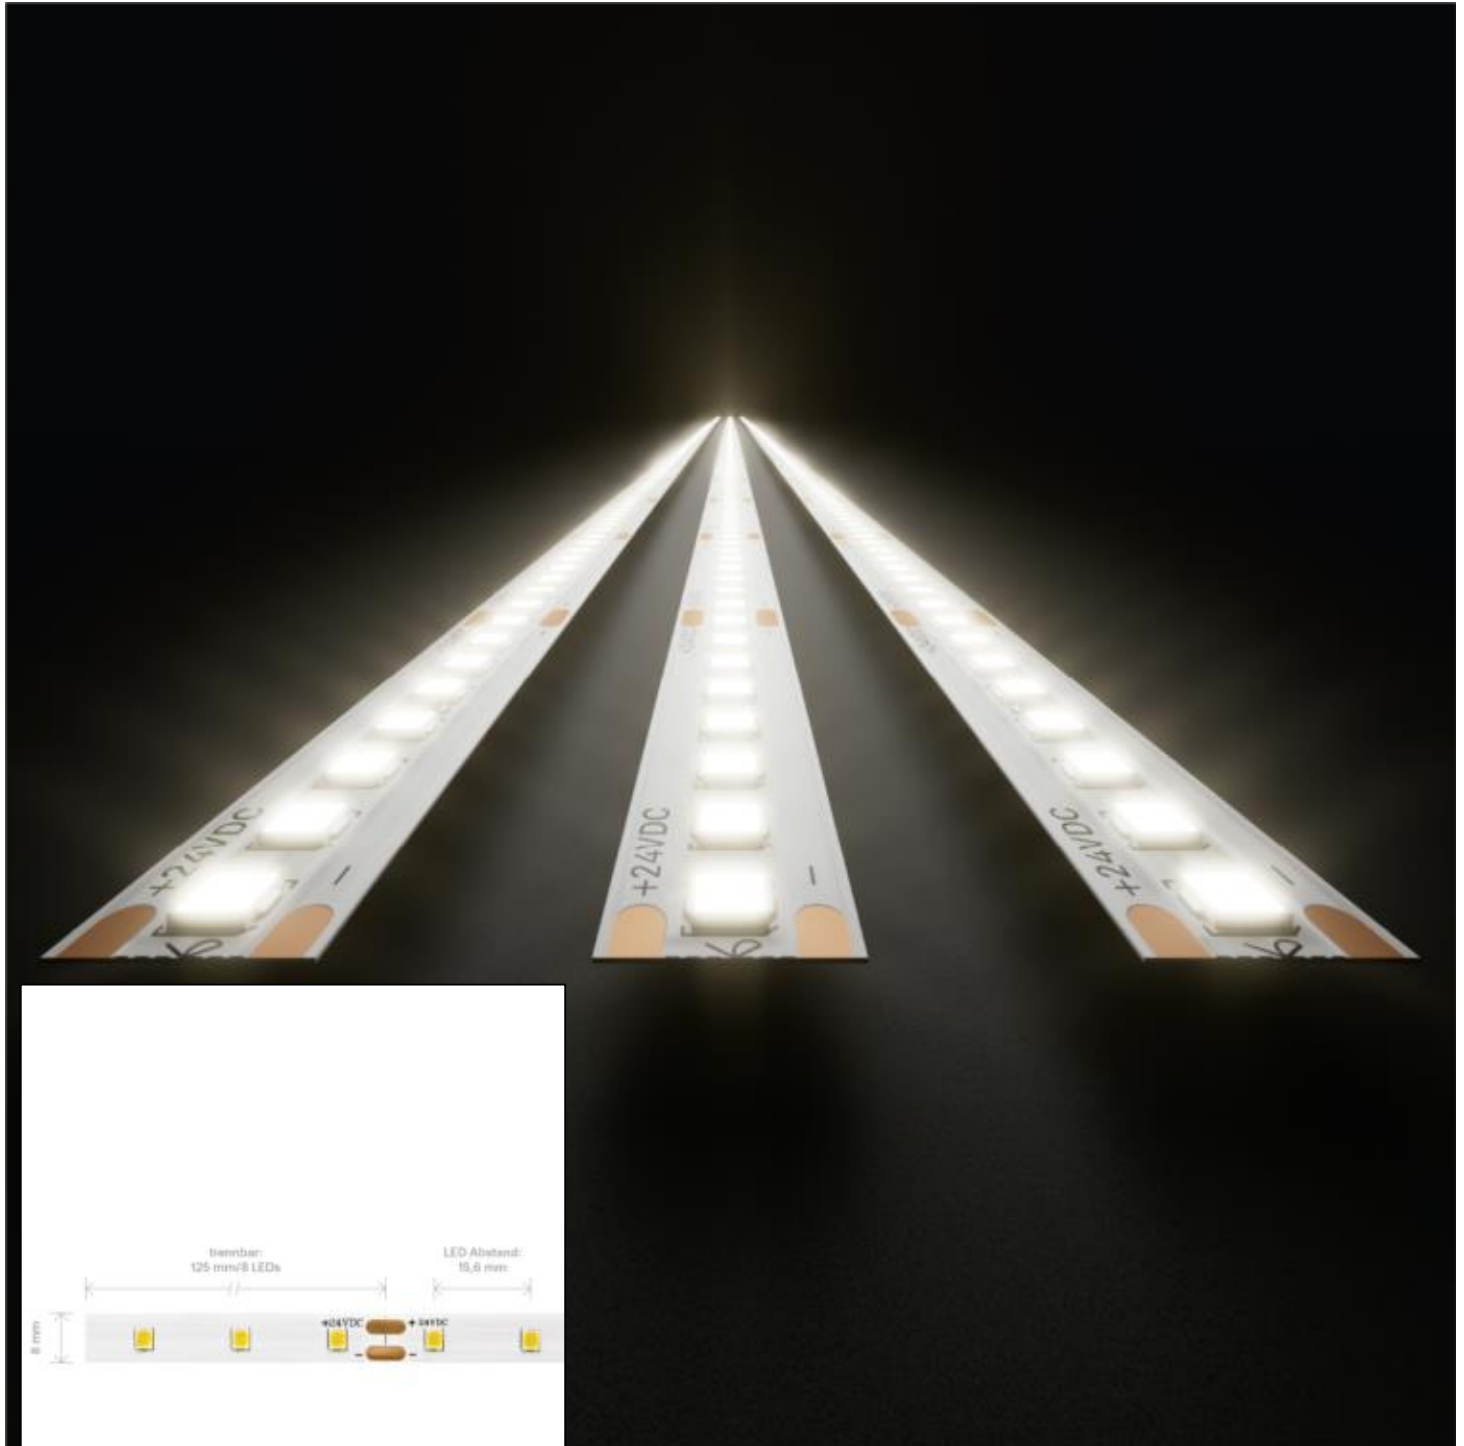

**Datasheet**  
**5933301**

**3,6W/m PRO LED-Streifen 2700K 5m**

Our 3.6 W **PRO STRIP IP20** belongs to the most frequently used strip group in the upscale lighting object. Here you have access to a wide range of luminous intensities and light colors from 2,400 K to 4,000 K. A tight binning with only 3 SDCM guarantees a homogeneous light color both on the strip and with different strips of this type.

Particularly important in the object: we offer a 5-year warranty and vouch for the high-quality workmanship and durability of these strips.

Dimmable: yes

2.880 lm	luminous flux
576 lm/m	luminous flux / m
18 Watt	rated power
3.60 Watt/m	rated power / m
24 V DC	output voltage
2700 K	colour temperature
Warmweiss-E)	colour perception
Ra>90	colour rendering
<3 sdcM	colour consistency
120°	beam angle
5.000 mm	length of strip on wheel
7.000 mm	max. strip length
8 mm	width
1.65 mm	height
2835	LED chipset
64 LED/m	LED chips / m
15.62 mm	LED pitch
125 mm	smallest cuttable unit
1000 mm	length connection cable side 1
1000 mm	length connection cable side 2
25 mm	lowest bending radius
IP20	type of protection
80 °C	max. temperature at tc test point
-40° - 85°C	temperature range in operation
no	Aluminum profile necessary for cooling?
Ø 54.000 h	nominal life time
L70B50	rated life time
0.7	lumen maintenance factor at the end of the nominal life
1	power factor
150 mA	nominal current
18 kWh/1000h	energy consumption

Spectral power distribution  
in the range 180 - 800 nm

**SIGOR**  
5933301

A	
B	
C	
D	← D
E	
F	
G	

**18**  
kWh/1000h

2019/2015

as of: 05.12.2023

5933301

3,6W/m PRO LED-Streifen 2700K 5m