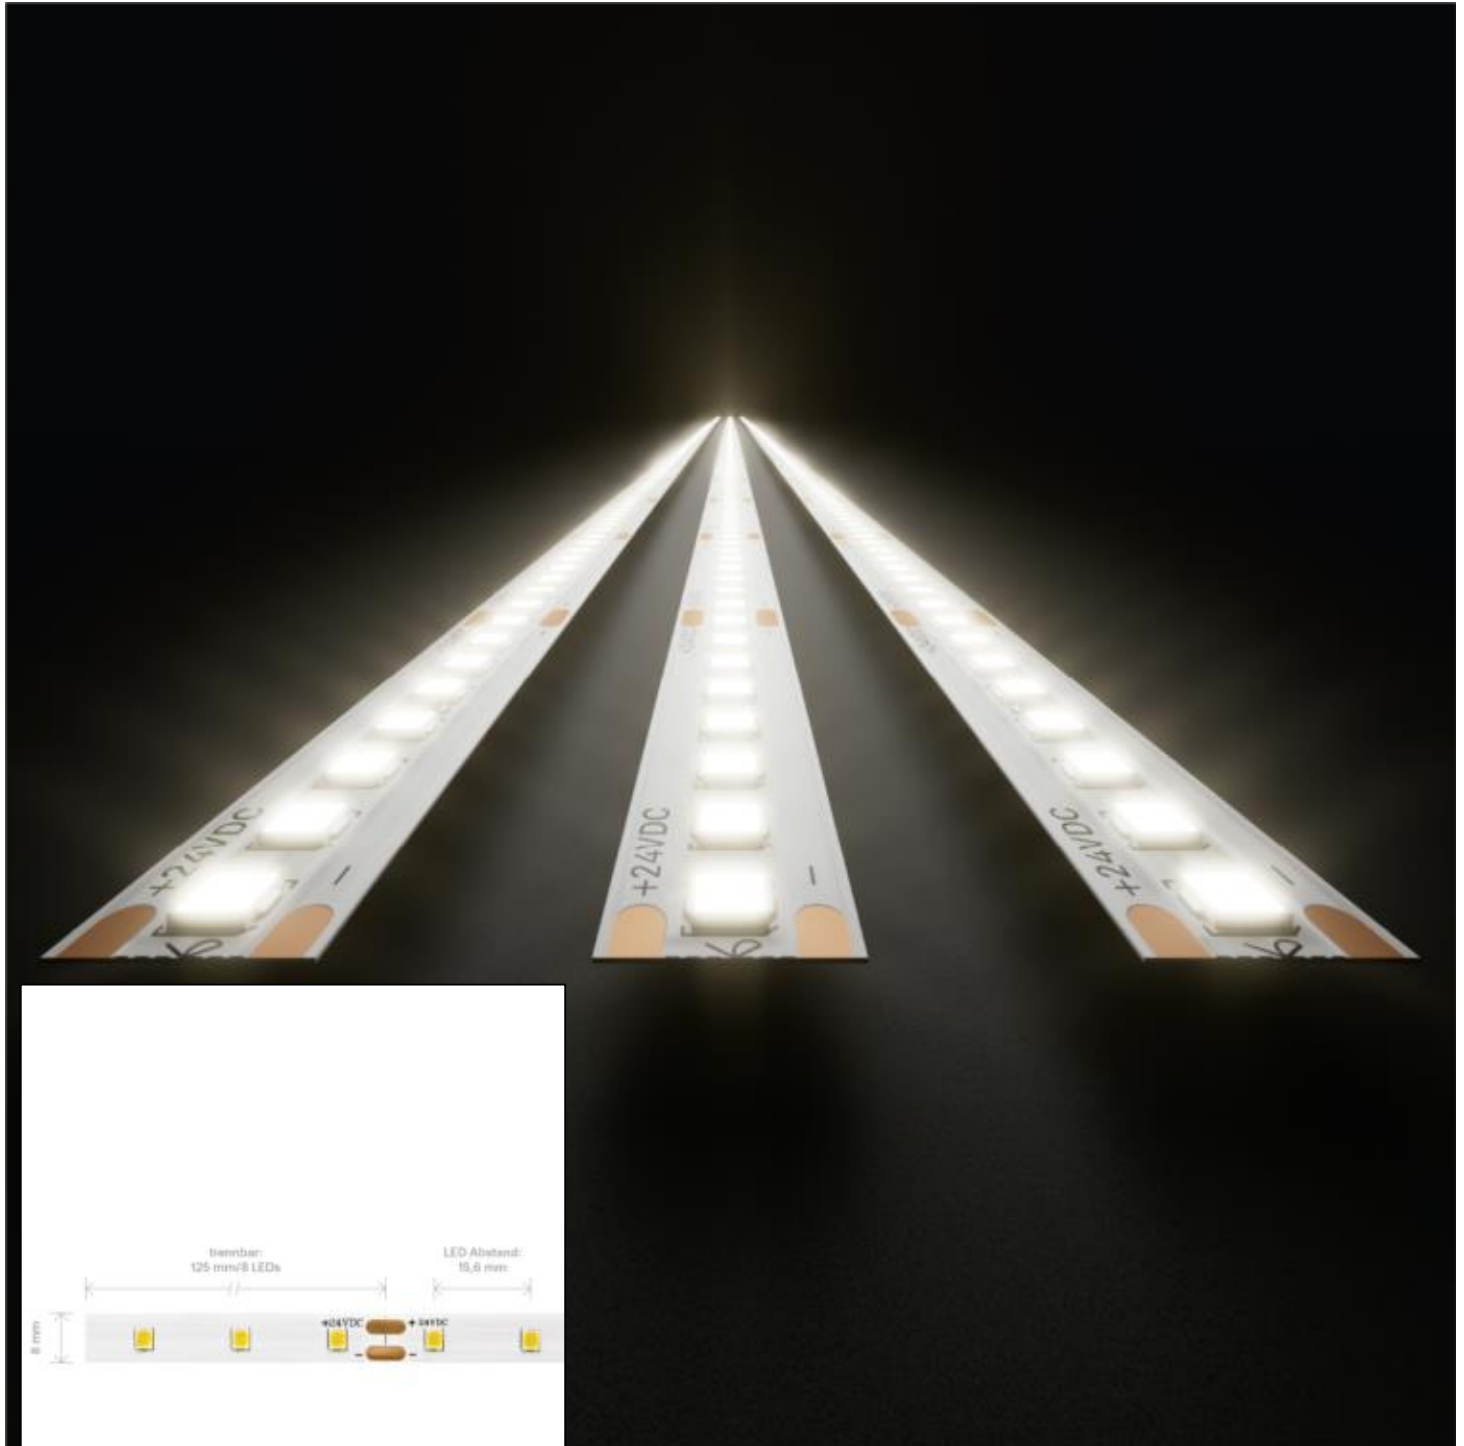

5933501

4,8W/m PRO LED-Streifen 2400K 5m

Manual:

<https://shop.sigor.de/media/pdf/5933501_manual.pdf>

as of: 05.12.2023

Page: 2