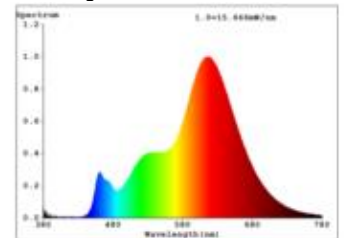

**Datasheet**  
**5933501**

**4,8W/m PRO LED-Streifen 2400K 5m**

Our 4.8 W **PRO STRIP IP20** belongs to the most frequently used strip group in the upscale lighting object. Here you have access to a wide range of luminous intensities and light colors from 2,400 K to 4,000 K.

A tight binning with only 3 SDCM guarantees a homogeneous light color both on the strip and with different strips of this type.

Particularly important in the object: we offer a 5-year warranty and vouch for the high-quality workmanship and durability of these strips.

Dimmable yes

3.600 lm	luminous flux
720 lm/m	luminous flux / m
24 Watt	rated power
4.80 Watt/m	rated power / m
24 V DC	output voltage
2400 K	colour temperature
Warmweiss-E)	colour perception
Ra>90	colour rendering
<3 sdcM	colour consistency
120°	beam angle
5.000 mm	length of strip on wheel
6.000 mm	max. strip length
8 mm	width
1.65 mm	height
2835	LED chipset
64 LED/m	LED chips / m
15.62 mm	LED pitch
125 mm	smallest cuttable unit
1000 mm	length connection cable side 1
1000 mm	length connection cable side 2
25 mm	lowest bending radius
IP20	type of protection
80 °C	max. temperature at tc test point
-40° - 85°C	temperature range in operation
no	Aluminum profile necessary for cooling?
Ø 54.000 h	nominal life time
L70B50	rated life time
0.7	lumen maintenance factor at the end of the nominal life
1	power factor
200 mA	nominal current
24 kWh/1000h	energy consumption

Spectral power distribution  
in the range 180 - 800 nm

**ENERGY**

**SIGOR**  
5933501

A

B

C

D

E