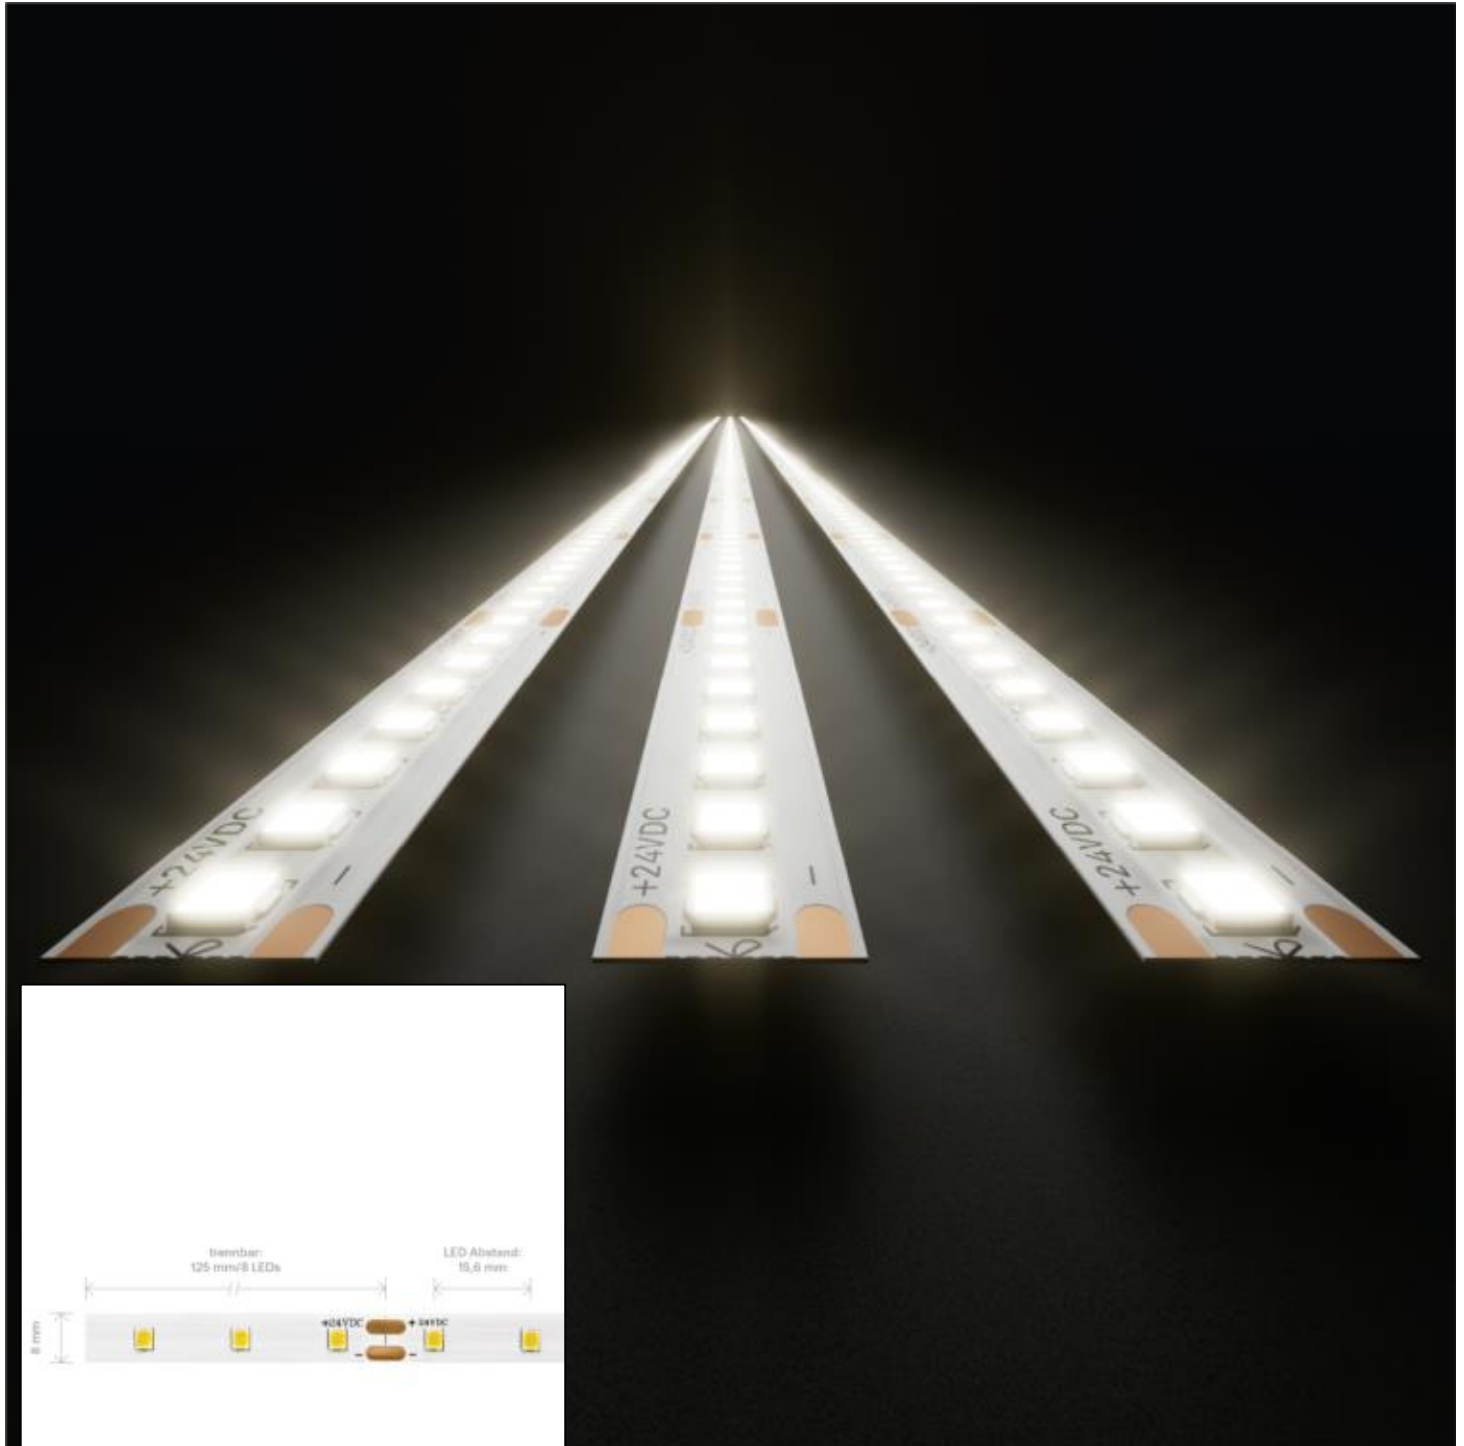

Datasheet
5933601

4,8W/m PRO LED-Streifen 2700K 5m

Our 4.8 W **PRO STRIP IP20** belongs to the most frequently used strip group in the upscale lighting object. Here you have access to a wide range of luminous intensities and light colors from 2,400 K to 4,000 K.

A tight binning with only 3 SDCM guarantees a homogeneous light color both on the strip and with different strips of this type.

Particularly important in the object: we offer a 5-year warranty and vouch for the high-quality workmanship and durability of these strips.

Dimmable yes

3.890 lm	luminous flux
778 lm/m	luminous flux / m
24 Watt	rated power
4.80 Watt/m	rated power / m
24 V DC	output voltage
2700 K	colour temperature
Warmweiss-E)	colour perception
Ra>90	colour rendering
<3 sdc	colour consistency
120°	beam angle
5.000 mm	length of strip on wheel
6.000 mm	max. strip length
8 mm	width
1.65 mm	height
2835	LED chipset
64 LED/m	LED chips / m
15.62 mm	LED pitch
125 mm	smallest cuttable unit
1000 mm	length connection cable side 1
1000 mm	length connection cable side 2
25 mm	lowest bending radius
IP20	type of protection
80 °C	max. temperature at tc test point
-40° - 85°C	temperature range in operation
no	Aluminum profile necessary for cooling?
Ø 54.000 h	nominal life time
L70B50	rated life time
0.7	lumen maintenance factor at the end of the nominal life
1	power factor
200 mA	nominal current
24 kWh/1000h	energy consumption

Spectral power distribution
in the range 180 - 800 nm

SIGOR
5933601

A	
B	
C	
D	← D
E	
F	
G	

24
kWh/1000h

2019/2015

as of: 05.12.2023

5933601

4,8W/m PRO LED-Streifen 2700K 5m