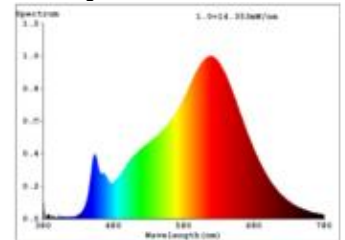

Datasheet
5933601

4,8W/m PRO LED-Streifen 2700K 5m

Our 4.8 W **PRO STRIP IP20** belongs to the most frequently used strip group in the upscale lighting object. Here you have access to a wide range of luminous intensities and light colors from 2,400 K to 4,000 K.

Dimmable yes

3.890 lm	luminous flux
778 lm/m	luminous flux / m
24 Watt	rated power
4.80 Watt/m	rated power / m
24 V DC	output voltage
2700 K	colour temperature
Warmweiss-E)	colour perception
Ra>90	colour rendering
<3 sdc	colour consistency
120°	beam angle
5.000 mm	length of strip on wheel
6.000 mm	max. strip length
8 mm	width
1.65 mm	height
2835	LED chipset
64 LED/m	LED chips / m
15.62 mm	LED pitch
125 mm	smallest cuttable unit
1000 mm	length connection cable side 1
1000 mm	length connection cable side 2
25 mm	lowest bending radius
IP20	type of protection
80 °C	max. temperature at tc test point
-40° - 85°C	temperature range in operation
no	Aluminum profile necessary for cooling?
Ø 54.000 h	nominal life time
L70B50	rated life time
0.7	lumen maintenance factor at the end of the nominal life
1	power factor
200 mA	nominal current
24 kWh/1000h	energy consumption

Spectral power distribution
in the range 180 - 800 nm

SIGOR
5933601

A	
B	
C	
D	← D
E	
F	
G	

24
kWh/1000h

2019/2015

as of: 05.12.2023

5933601

4,8W/m PRO LED-Streifen 2700K 5m