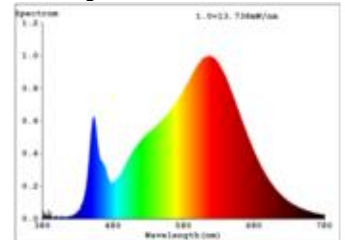

Datasheet
5933701

4,8W/m PRO LED-Streifen 3000K 5m

Our 4.8 W **PRO STRIP IP20** belongs to the most frequently used strip group in the upscale lighting object. Here you have access to a wide range of luminous intensities and light colors from 2,400 K to 4,000 K.

Dimmable yes

3.660 lm	luminous flux
732 lm/m	luminous flux / m
24 Watt	rated power
4.80 Watt/m	rated power / m
24 V DC	output voltage
3000 K	colour temperature
Warmweiss	colour perception
Ra>90	colour rendering
<3 sdc	colour consistency
120°	beam angle
5.000 mm	length of strip on wheel
6.000 mm	max. strip length
8 mm	width
1.65 mm	height
2835	LED chipset
64 LED/m	LED chips / m
15.62 mm	LED pitch
125 mm	smallest cuttable unit
1000 mm	length connection cable side 1
1000 mm	length connection cable side 2
25 mm	lowest bending radius
IP20	type of protection
80 °C	max. temperature at tc test point
-40° - 85°C	temperature range in operation
no	Aluminum profile necessary for cooling?
Ø 54.000 h	nominal life time
L70B50	rated life time
0.7	lumen maintenance factor at the end of the nominal life
1	power factor
200 mA	nominal current
24 kWh/1000h	energy consumption

Spectral power distribution
in the range 180 - 800 nm

SIGOR
5933701

A	▶
B	▶
C	▶
D	▶
E	▶
F	▶
G	▶

D

24
kWh/1000h

2019/2015

as of: 05.12.2023

5933701