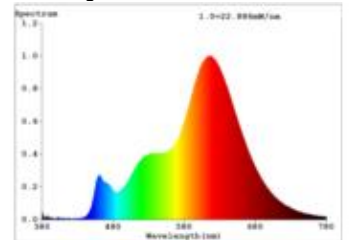

Datasheet
5933801

7,2W/m PRO LED-Streifen 2400K 5m

Our 7.2 W **PRO STRIP IP20** belongs to the most frequently used strip group in the upscale lighting object. Here you have access to a wide range of luminous intensities and light colors from 2,400 K to 4,000 K.

Dimmable yes

4.500 lm	luminous flux
900 lm/m	luminous flux / m
36 Watt	rated power
7.20 Watt/m	rated power / m
24 V DC	output voltage
2400 K	colour temperature
Warmweiss-E)	colour perception
Ra>90	colour rendering
<3 sdc	colour consistency
120°	beam angle
5.000 mm	length of strip on wheel
6.000 mm	max. strip length
10 mm	width
1.45 mm	height
2835	LED chipset
80 LED/m	LED chips / m
12.50 mm	LED pitch
100 mm	smallest cuttable unit
1000 mm	length connection cable side 1
1000 mm	length connection cable side 2
25 mm	lowest bending radius
IP20	type of protection
80 °C	max. temperature at tc test point
-40° - 85°C	temperature range in operation
no	Aluminum profile necessary for cooling?
Ø 54.000 h	nominal life time
L70B50	rated life time
0.7	lumen maintenance factor at the end of the nominal life
1	power factor
300 mA	nominal current
36 kWh/1000h	energy consumption

Spectral power distribution
in the range 180 - 800 nm

SIGOR
5933801

A	
B	
C	
D	
E	← E
F	
G	

36
kWh/1000h

2019/2015

as of: 05.12.2023

5933801

7,2W/m PRO LED-Streifen 2400K 5m