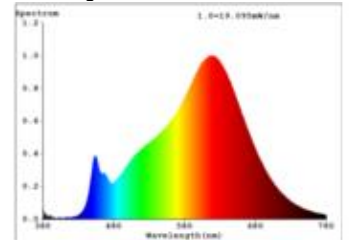

Datasheet
5933901

7,2W/m PRO LED-Streifen 2700K 5m

Our 7.2 W **PRO STRIP IP20** belongs to the most frequently used strip group in the upscale lighting object. Here you have access to a wide range of luminous intensities and light colors from 2,400 K to 4,000 K.

Dimmable yes

5.265 lm	luminous flux
1.053 lm/m	luminous flux / m
36 Watt	rated power
7.20 Watt/m	rated power / m
24 V DC	output voltage
2700 K	colour temperature
Warmweiss-E)	colour perception
Ra>90	colour rendering
<3 sdcM	colour consistency
120°	beam angle
5.000 mm	length of strip on wheel
6.000 mm	max. strip length
10 mm	width
1.45 mm	height
2835	LED chipset
80 LED/m	LED chips / m
12.50 mm	LED pitch
100 mm	smallest cuttable unit
1000 mm	length connection cable side 1
1000 mm	length connection cable side 2
25 mm	lowest bending radius
IP20	type of protection
80 °C	max. temperature at tc test point
-40° - 85°C	temperature range in operation
no	Aluminum profile necessary for cooling?
Ø 54.000 h	nominal life time
L70B50	rated life time
0.7	lumen maintenance factor at the end of the nominal life
1	power factor
300 mA	nominal current
36 kWh/1000h	energy consumption

Spectral power distribution
in the range 180 - 800 nm

SIGOR
5933901

A	
B	
C	
D	D
E	
F	
G	

36
kWh/1000h

2019/2015

as of: 05.12.2023

5933901

7,2W/m PRO LED-Streifen 2700K 5m