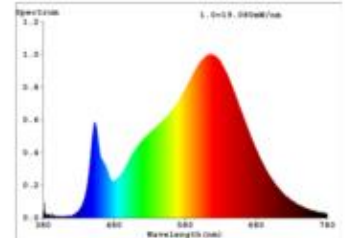

Datasheet
5934001

7,2W/m PRO LED-Streifen 3000K 5m

Our 7.2 W **PRO STRIP IP20** belongs to the most frequently used strip group in the upscale lighting object. Here you have access to a wide range of luminous intensities and light colors from 2,400 K to 4,000 K.

Dimmable yes

5.325 lm	luminous flux
1.065 lm/m	luminous flux / m
36 Watt	rated power
7.20 Watt/m	rated power / m
24 V DC	output voltage
3000 K	colour temperature
Warmweiss	colour perception
Ra>90	colour rendering
<3 sdcM	colour consistency
120°	beam angle
5.000 mm	length of strip on wheel
6.000 mm	max. strip length
10 mm	width
1.45 mm	height
2835	LED chipset
80 LED/m	LED chips / m
12.50 mm	LED pitch
100 mm	smallest cuttable unit
1000 mm	length connection cable side 1
1000 mm	length connection cable side 2
25 mm	lowest bending radius
IP20	type of protection
80 °C	max. temperature at tc test point
-40° - 85°C	temperature range in operation
no	Aluminum profile necessary for cooling?
Ø 54.000 h	nominal life time
L70B50	rated life time
0.7	lumen maintenance factor at the end of the nominal life
1	power factor
300 mA	nominal current
36 kWh/1000h	energy consumption

Spectral power distribution
in the range 180 - 800 nm

SIGOR
5934001

A	
B	
C	
D	D
E	
F	
G	

36
kWh/1000h

2019/2015

as of: 05.12.2023

5934001

7,2W/m PRO LED-Streifen 3000K 5m