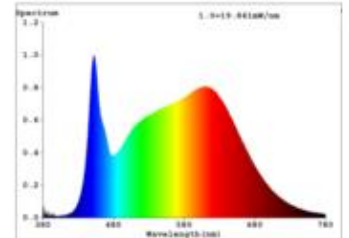

**Datasheet**  
**5934101**

**7,2W/m PRO LED-Streifen 4000K 5m**

Our 7.2 W **PRO STRIP IP20** belongs to the most frequently used strip group in the upscale lighting object. Here you have access to a wide range of luminous intensities and light colors from 2,400 K to 4,000 K.

Dimmable yes

5.495 lm	luminous flux
1.099 lm/m	luminous flux / m
36 Watt	rated power
7.20 Watt/m	rated power / m
24 V DC	output voltage
4000 K	colour temperature
Neutralweiss	colour perception
Ra>90	colour rendering
<3 sdcM	colour consistency
120°	beam angle
5.000 mm	length of strip on wheel
6.000 mm	max. strip length
10 mm	width
1.45 mm	height
2835	LED chipset
80 LED/m	LED chips / m
12.50 mm	LED pitch
100 mm	smallest cuttable unit
1000 mm	length connection cable side 1
1000 mm	length connection cable side 2
25 mm	lowest bending radius
IP20	type of protection
80 °C	max. temperature at tc test point
-40° - 85°C	temperature range in operation
no	Aluminum profile necessary for cooling?
Ø 54.000 h	nominal life time
L70B50	rated life time
0.7	lumen maintenance factor at the end of the nominal life
1	power factor
300 mA	nominal current
36 kWh/1000h	energy consumption

Spectral power distribution  
in the range 180 - 800 nm

**SIGOR**  
5934101

A	
B	
C	
D	← D
E	
F	
G	

**36**  
kWh/1000h

2019/2015

as of: 05.12.2023

5934101

7,2W/m PRO LED-Streifen 4000K 5m