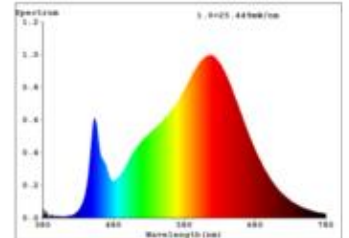

**Datasheet**  
**5934301**

**9,6W/m PRO LED-Streifen 3000K 5m**

Our 9.6 W **PRO STRIP IP20** belongs to the most frequently used strip group in the upscale lighting object. Here you have access to a wide range of luminous intensities and light colors from 2,700 K to 4,000 K.

Dimmable yes

7.200 lm	luminous flux
1.440 lm/m	luminous flux / m
48 Watt	rated power
9.60 Watt/m	rated power / m
24 V DC	output voltage
3000 K	colour temperature
Warmweiss	colour perception
Ra>90	colour rendering
<3 sdc	colour consistency
120°	beam angle
5.000 mm	length of strip on wheel
5.000 mm	max. strip length
10 mm	width
1.65 mm	height
2835	LED chipset
128 LED/m	LED chips / m
7.80 mm	LED pitch
62.50 mm	smallest cuttable unit
1000 mm	length connection cable side 1
1000 mm	length connection cable side 2
25 mm	lowest bending radius
IP20	type of protection
80 °C	max. temperature at tc test point
-40° - 85°C	temperature range in operation
no	Aluminum profile necessary for cooling?
Ø 54.000 h	nominal life time
L70B50	rated life time
0.7	lumen maintenance factor at the end of the nominal life
1	power factor
400 mA	nominal current
48 kWh/1000h	energy consumption

Spectral power distribution  
in the range 180 - 800 nm

**SIGOR**  
5934301

A	
B	
C	
D	← D
E	
F	
G	

**48**  
kWh/1000h

2019/2015

as of: 05.12.2023

5934301

9,6W/m PRO LED-Streifen 3000K 5m