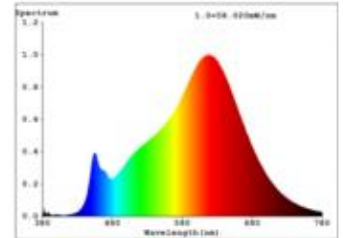

Datasheet
5935101

21,6W/m PRO LED-Streifen 2700K 5m

Our 21.6 W **PRO STRIP IP20** belongs to the most frequently used strip group in the upscale lighting object. Here you have access to a wide range of luminous intensities and light colors from 2,700 K to 4,000 K.

Dimmable yes

15.375 lm	luminous flux
3.075 lm/m	luminous flux / m
108 Watt	rated power
21.60 Watt/m	rated power / m
24 V DC	output voltage
2700 K	colour temperature
Warmweiss-E)	colour perception
Ra>90	colour rendering
<3 sdc	colour consistency
120°	beam angle
5.000 mm	length of strip on wheel
3.500 mm	max. strip length
10 mm	width
1.65 mm	height
2835	LED chipset
240 LED/m	LED chips / m
4.16 mm	LED pitch
33.33 mm	smallest cuttable unit
1000 mm	length connection cable side 1
1000 mm	length connection cable side 2
25 mm	lowest bending radius
IP20	type of protection
80 °C	max. temperature at tc test point
-40° - 85°C	temperature range in operation
yes	Aluminum profile necessary for cooling?
Ø 54.000 h	nominal life time
L70B50	rated life time
0.7	lumen maintenance factor at the end of the nominal life
1	power factor
900 mA	nominal current
108 kWh/1000	energy consumption

Spectral power distribution
in the range 180 - 800 nm

SIGOR
5935101

A	▶
B	▶
C	▶
D	▶
E	▶
F	▶
G	▶

E

108
kWh/1000h

2019/2015

as of: 05.12.2023

5935101