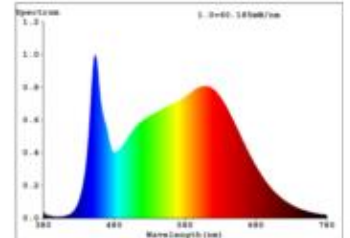

**Datasheet**  
**5935301**

**21,6W/m PRO LED-Streifen 4000K 5m**

Our 21.6 W **PRO STRIP IP20** belongs to the most frequently used strip group in the upscale lighting object. Here you have access to a wide range of luminous intensities and light colors from 2,700 K to 4,000 K.

Dimmable yes

14.820 lm	luminous flux
3.461 lm/m	luminous flux / m
108 Watt	rated power
21.60 Watt/m	rated power / m
24 V DC	output voltage
4000 K	colour temperature
Neutralweiss	colour perception
Ra>90	colour rendering
<3 sdcn	colour consistency
120°	beam angle
5.000 mm	length of strip on wheel
3.500 mm	max. strip length
10 mm	width
1.65 mm	height
2835	LED chipset
240 LED/m	LED chips / m
4.16 mm	LED pitch
33.33 mm	smallest cuttable unit
1000 mm	length connection cable side 1
1000 mm	length connection cable side 2
25 mm	lowest bending radius
IP20	type of protection
80 °C	max. temperature at tc test point
-40° - 85°C	temperature range in operation
yes	Aluminum profile necessary for cooling?
Ø 54.000 h	nominal life time
L70B50	rated life time
0.7	lumen maintenance factor at the end of the nominal life
1	power factor
900 mA	nominal current
108 kWh/1000	energy consumption

Spectral power distribution  
in the range 180 - 800 nm

**SIGOR**  
5935301

A	
B	
C	
D	D
E	
F	
G	

**108**  
kWh/1000h

2019/2015

as of: 05.12.2023

5935301

21,6W/m PRO LED-Streifen 4000K 5m