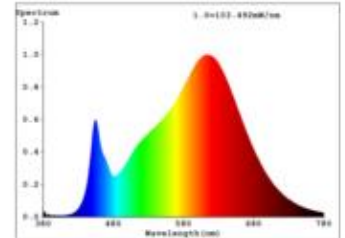

Datasheet
5935401

40W/m PRO LED-Streifen 3000K 5m

Our 40 W **PRO STRIP IP20** belongs to the most frequently used strip group in the upscale lighting object. Here you have access to a wide range of luminous intensities and light colors from 3,000K to 4,000K.

Dimmable yes

27.490 lm	luminous flux
5.498 lm/m	luminous flux / m
200 Watt	rated power
40 Watt/m	rated power / m
24 V DC	output voltage
3000 K	colour temperature
Warmweiss	colour perception
Ra>90	colour rendering
<3 sdcM	colour consistency
120°	beam angle
5.000 mm	length of strip on wheel
2.500 mm	max. strip length
15 mm	width
1.65 mm	height
2835	LED chipset
480 LED/m	LED chips / m
4.16 mm	LED pitch
33.33 mm	smallest cuttable unit
1000 mm	length connection cable side 1
1000 mm	length connection cable side 2
25 mm	lowest bending radius
IP20	type of protection
80 °C	max. temperature at tc test point
-40° - 85°C	temperature range in operation
yes	Aluminum profile necessary for cooling?
Ø 54.000 h	nominal life time
L70B50	rated life time
0.7	lumen maintenance factor at the end of the nominal life
1	power factor
1667 mA	nominal current
200 kWh/1000	energy consumption

Spectral power distribution
in the range 180 - 800 nm

SIGOR
5935401

A	
B	
C	
D	
E	← E
F	
G	

200
kWh/1000h

2019/2015

as of: 05.12.2023

5935401

40W/m PRO LED-Streifen 3000K 5m