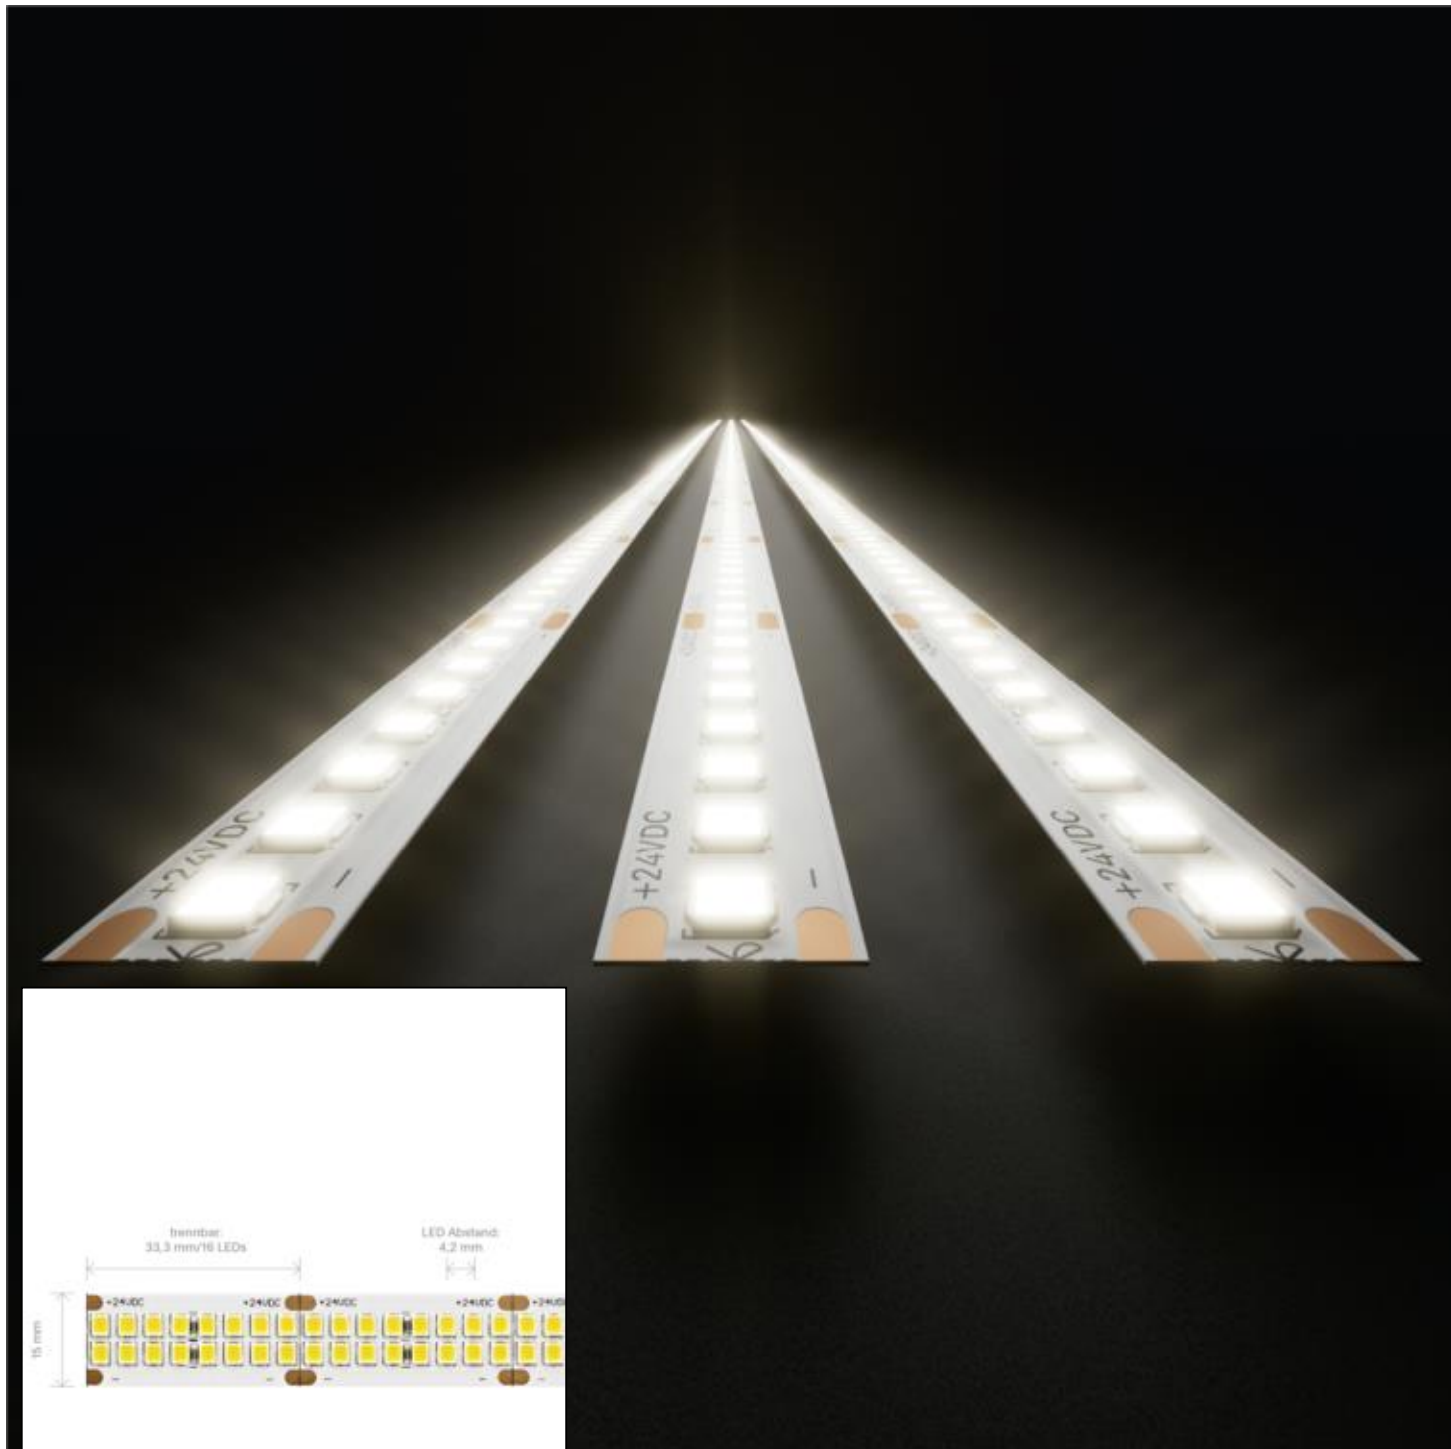

Datasheet
5935401

40W/m PRO LED-Streifen 3000K 5m

Our 40 W **PRO STRIP IP20** belongs to the most frequently used strip group in the upscale lighting object. Here you have access to a wide range of luminous intensities and light colors from 3,000K to 4,000K.

A tight binning with only 3 SDCM guarantees a homogeneous light color both on the strip and with different strips of this type.

Especially important in the object: we offer a 5-year warranty and vouch for the high-quality workmanship and durability of these strips.

Dimmable yes

27.490 lm	luminous flux
5.498 lm/m	luminous flux / m
200 Watt	rated power
40 Watt/m	rated power / m
24 V DC	output voltage
3000 K	colour temperature
Warmweiss	colour perception
Ra>90	colour rendering
<3 sdcM	colour consistency
120°	beam angle
5.000 mm	length of strip on wheel
2.500 mm	max. strip length
15 mm	width
1.65 mm	height
2835	LED chipset
480 LED/m	LED chips / m
4.16 mm	LED pitch
33.33 mm	smallest cuttable unit
1000 mm	length connection cable side 1
1000 mm	length connection cable side 2
25 mm	lowest bending radius
IP20	type of protection
80 °C	max. temperature at tc test point
-40° - 85°C	temperature range in operation
yes	Aluminum profile necessary for cooling?
Ø 54.000 h	nominal life time
L70B50	rated life time
0.7	lumen maintenance factor at the end of the nominal life
1	power factor
1667 mA	nominal current
200 kWh/1000	energy consumption

Spectral power distribution
in the range 180 - 800 nm

SIGOR
5935401

A	
B	
C	
D	
E	← E
F	
G	

200
kWh/1000h

2019/2015

as of: 05.12.2023

5935401

40W/m PRO LED-Streifen 3000K 5m