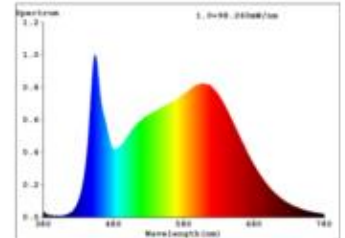

Datasheet 5935501

40W/m PRO LED-Streifen 4000K 5m

Our 40 W **PRO STRIP IP20** belongs to the most frequently used strip group in the upscale lighting object. Here you have access to a wide range of luminous intensities and light colors from 3,000K to 4,000K.

Dimmable yes

28.040 lm	luminous flux
5.608 lm/m	luminous flux / m
200 Watt	rated power
40 Watt/m	rated power / m
24 V DC	output voltage
4000 K	colour temperature
Neutralweiss	colour perception
Ra>90	colour rendering
<3 sdcM	colour consistency
120°	beam angle
5.000 mm	length of strip on wheel
2.500 mm	max. strip length
15 mm	width
1.65 mm	height
2835	LED chipset
480 LED/m	LED chips / m
4.16 mm	LED pitch
33.33 mm	smallest cuttable unit
1000 mm	length connection cable side 1
1000 mm	length connection cable side 2
25 mm	lowest bending radius
IP20	type of protection
80 °C	max. temperature at tc test point
-40° - 85°C	temperature range in operation
yes	Aluminum profile necessary for cooling?
Ø 54.000 h	nominal life time
L70B50	rated life time
0.7	lumen maintenance factor at the end of the nominal life
1	power factor
1667 mA	nominal current
200 kWh/1000	energy consumption

Spectral power distribution
in the range 180 - 800 nm

SIGOR
5935501

A	
B	
C	
D	
E	← E
F	
G	

200
kWh/1000h

2019/2015

as of: 05.12.2023

5935501

40W/m PRO LED-Streifen 4000K 5m