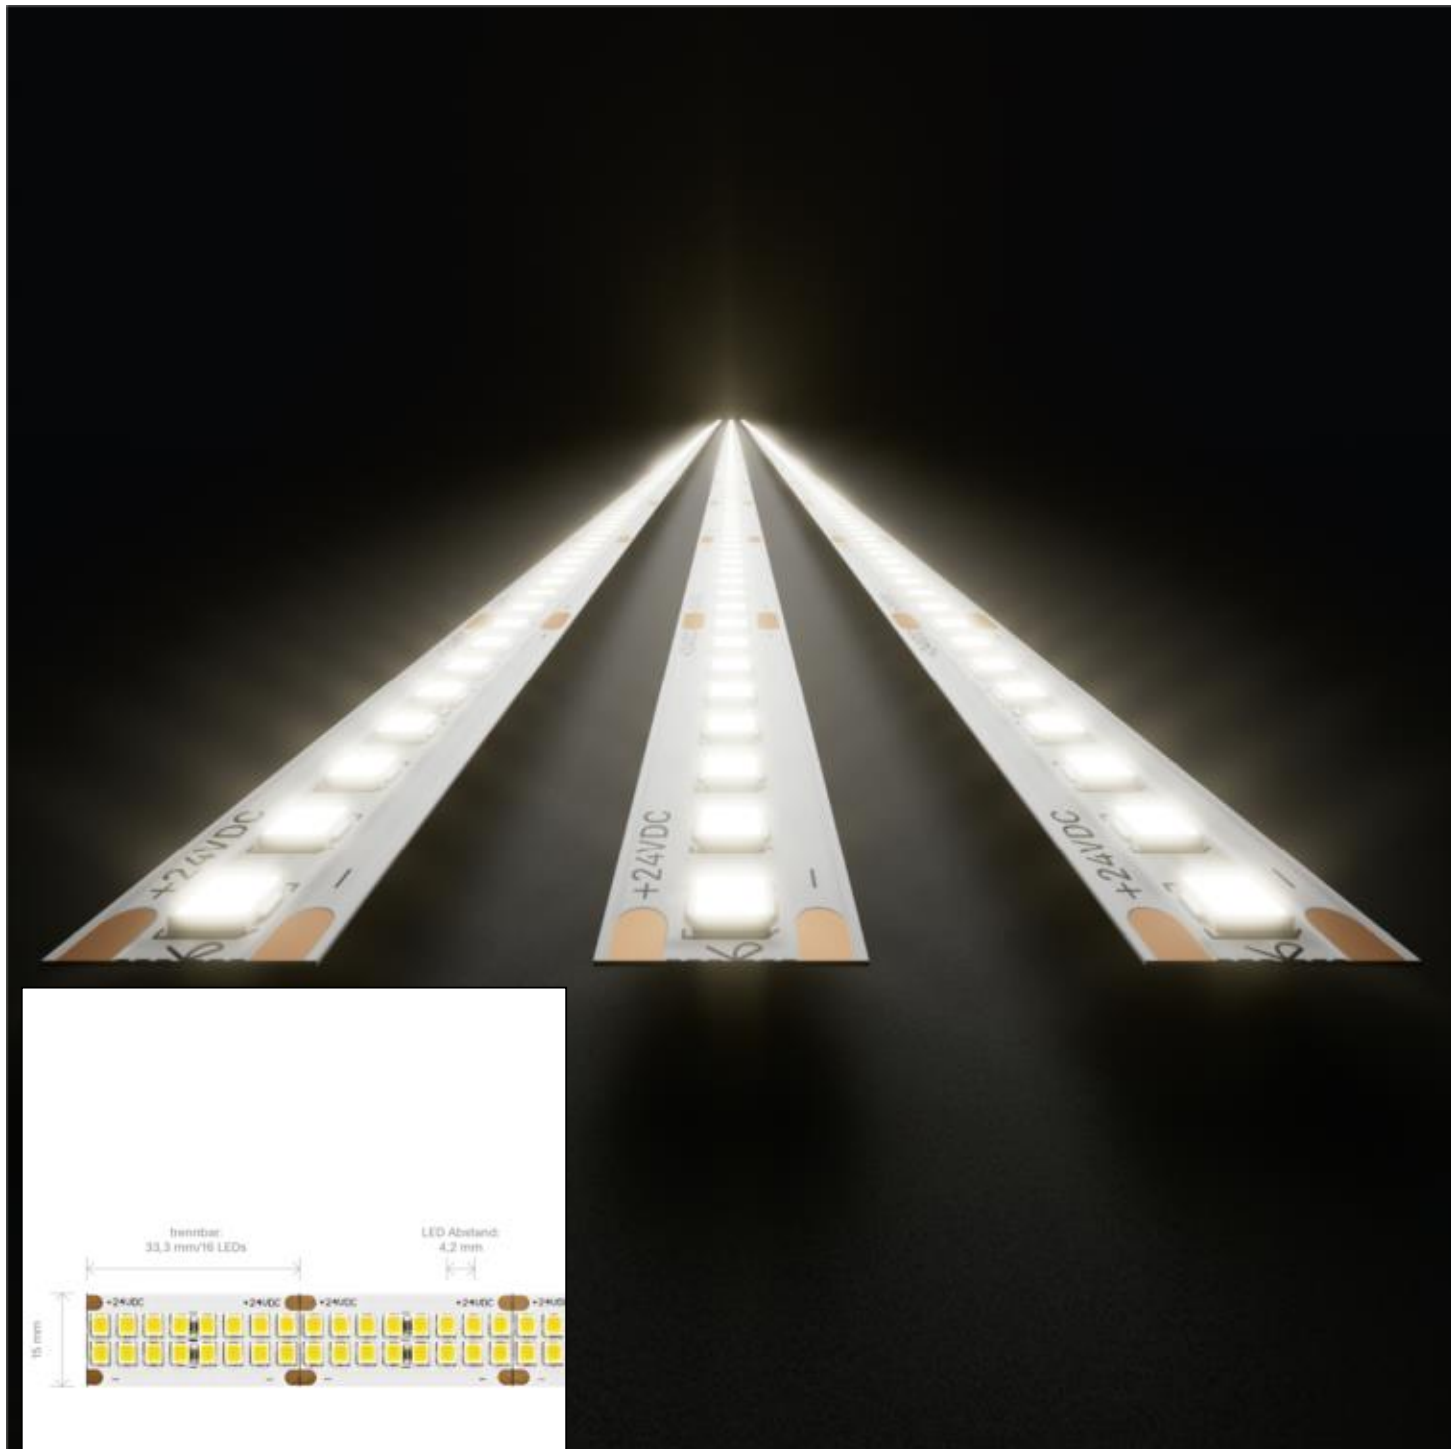

Datasheet 5935501

40W/m PRO LED-Streifen 4000K 5m

Our 40 W **PRO STRIP IP20** belongs to the most frequently used strip group in the upscale lighting object. Here you have access to a wide range of luminous intensities and light colors from 3,000K to 4,000K.

A tight binning with only 3 SDCM guarantees a homogeneous light color both on the strip and with different strips of this type.

Especially important in the object: we offer a 5-year warranty and vouch for the high-quality workmanship and durability of these strips.

Dimmable yes

28.040 lm	luminous flux
5.608 lm/m	luminous flux / m
200 Watt	rated power
40 Watt/m	rated power / m
24 V DC	output voltage
4000 K	colour temperature
Neutralweiss	colour perception
Ra>90	colour rendering
<3 sdcM	colour consistency
120°	beam angle
5.000 mm	length of strip on wheel
2.500 mm	max. strip length
15 mm	width
1.65 mm	height
2835	LED chipset
480 LED/m	LED chips / m
4.16 mm	LED pitch
33.33 mm	smallest cuttable unit
1000 mm	length connection cable side 1
1000 mm	length connection cable side 2
25 mm	lowest bending radius
IP20	type of protection
80 °C	max. temperature at tc test point
-40° - 85°C	temperature range in operation
yes	Aluminum profile necessary for cooling?
Ø 54.000 h	nominal life time
L70B50	rated life time
0.7	lumen maintenance factor at the end of the nominal life
1	power factor
1667 mA	nominal current
200 kWh/1000	energy consumption

Spectral power distribution
in the range 180 - 800 nm

SIGOR
5935501

A	
B	
C	
D	
E	← E
F	
G	

200
kWh/1000h

2019/2015

as of: 05.12.2023

5935501

40W/m PRO LED-Streifen 4000K 5m