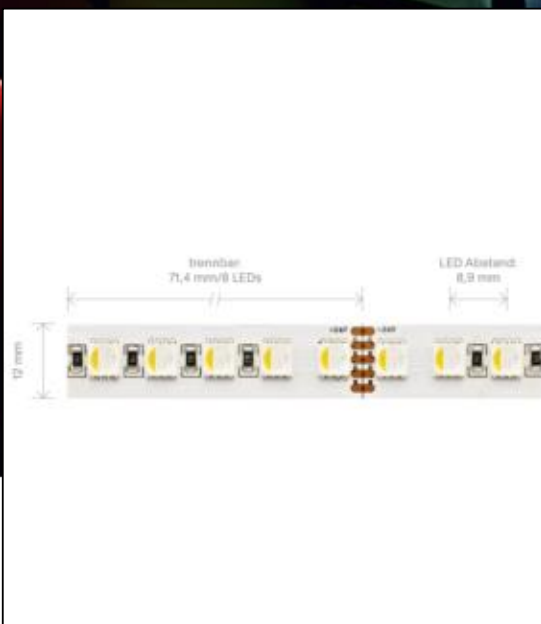

Datasheet
5935601

22W/m RGB/W LED-Streifen RGB/2700K 5m

Our 22 W RGB/2,700 K 24 V strip implements light and color moods in the object. At different times, use the strip to set the scene for different colors of light. For maximum flexibility, use an RGB/Tuneable White strip to access both an inexhaustible color palette and bring clean warm to cool white light colors to bear. As suitable controls you fall back on a large selection, whether DALI, WIFI, ZIGBEE, BLUETOOTH or radio. Of course you get first-class quality, we assure you with 3 years warranty.

Dimmable yes

8.045 lm	luminous flux
1.609 lm/m	luminous flux / m
110 Watt	rated power
22 Watt/m	rated power / m
24 V DC	output voltage
RGB/2700 K	colour temperature
RGB/W	colour perception
Ra>90	colour rendering
<5 sdc	colour consistency
120°	beam angle
5.000 mm	length of strip on wheel
5.000 mm	max. strip length
12 mm	width
2.30 mm	height
5050	LED chipset
112 LED/m	LED chips / m
8.92 mm	LED pitch
71.42 mm	smallest cuttable unit
1000 mm	length connection cable side 1
1000 mm	length connection cable side 2
25 mm	lowest bending radius
IP20	type of protection
80 °C	max. temperature at tc test point
-40° - 85°C	temperature range in operation
yes	Aluminum profile necessary for cooling?
Ø 30.000 h	nominal life time
L70B50	rated life time
0.7	lumen maintenance factor at the end of the nominal life
916 mA	nominal current
110 kWh/1000	energy consumption

Spectral power distribution
in the range 180 - 800 nm

Sigor
5935601

A
B
C
D
E
F
G

G

110
kWh/1000h

2019/2015

as of: 05.12.2023

5935601

22W/m RGB/W LED-Streifen RGB/2700K 5m

Manual:

https://shop.sigor.de/media/pdf/5935601_manual.pdf

as of: 05.12.2023

Page: 2