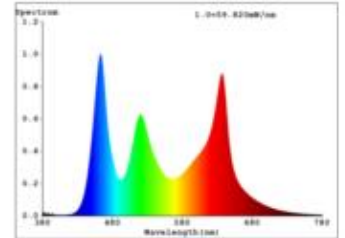

Datasheet
5935601

22W/m RGB/W LED-Streifen RGB/2700K 5m

Our 22 W RGB/2,700 K 24 V strip implements light and color moods in the object. At different times, use the strip to set the scene for different colors of light. For maximum flexibility, use an RGB/Tuneable White strip to access both an inexhaustible color palette and bring clean warm to cool white light colors to bear. As suitable controls you fall back on a large selection, whether DALI, WIFI, ZIGBEE, BLUETOOTH or radio. Of course you get first-class quality, we assure you with 3 years warranty.

Dimmable yes

8.045 lm	luminous flux
1.609 lm/m	luminous flux / m
110 Watt	rated power
22 Watt/m	rated power / m
24 V DC	output voltage
RGB/2700 K	colour temperature
RGB/W	colour perception
Ra>90	colour rendering
<5 sdc	colour consistency
120°	beam angle
5.000 mm	length of strip on wheel
5.000 mm	max. strip length
12 mm	width
2.30 mm	height
5050	LED chipset
112 LED/m	LED chips / m
8.92 mm	LED pitch
71.42 mm	smallest cuttable unit
1000 mm	length connection cable side 1
1000 mm	length connection cable side 2
25 mm	lowest bending radius
IP20	type of protection
80 °C	max. temperature at tc test point
-40° - 85°C	temperature range in operation
yes	Aluminum profile necessary for cooling?
Ø 30.000 h	nominal life time
L70B50	rated life time
0.7	lumen maintenance factor at the end of the nominal life
916 mA	nominal current
110 kWh/1000	energy consumption

Spectral power distribution
in the range 180 - 800 nm

Sigor
5935601

A
B
C
D
E
F
G

G

110
kWh/1000h

2019/2015

as of: 05.12.2023

5935601